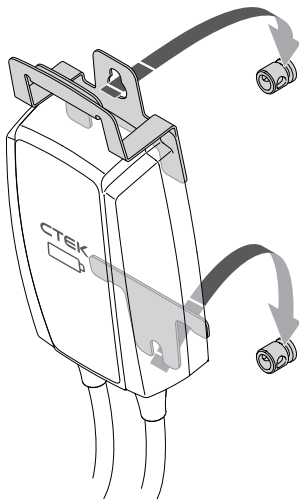

LOCKABLE AND NEAT CABLE STORAGE FOR YOUR NJORD® GO

NJORD® GO WALL MOUNT is secure, lockable storage for your NJORD® GO, for easy access to the EVSE & neat cable storage.

- Rugged sheet metal hanger
- Easy to remove and carry with.
- Built in handle.
- Lockable with pad lock.

MATERIAL	Steel 2 mm
COLOUR	Black
INCLUDED	2 long screws, 2 short screws, 1 upper bracket, 1 lower bracket, 1 large fastening bolt, 1 small fastening bolt.
ARTICLE NO.	40-388