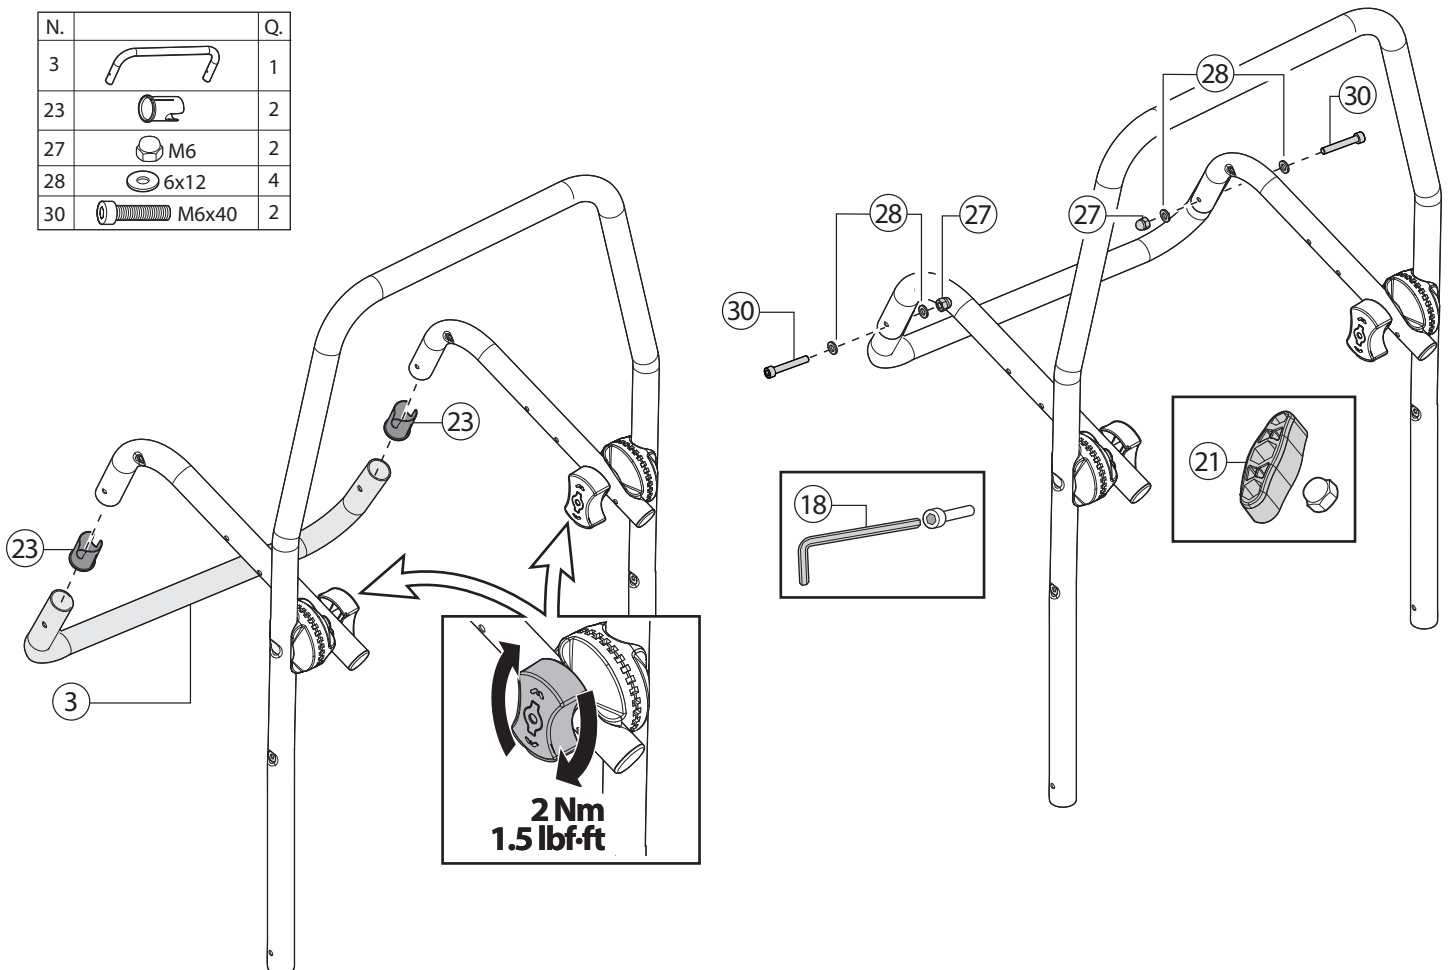

② x2 x3

N.		Q.
3		1
23		2
27	M6	2
28	6x12	4
30	M6x40	2