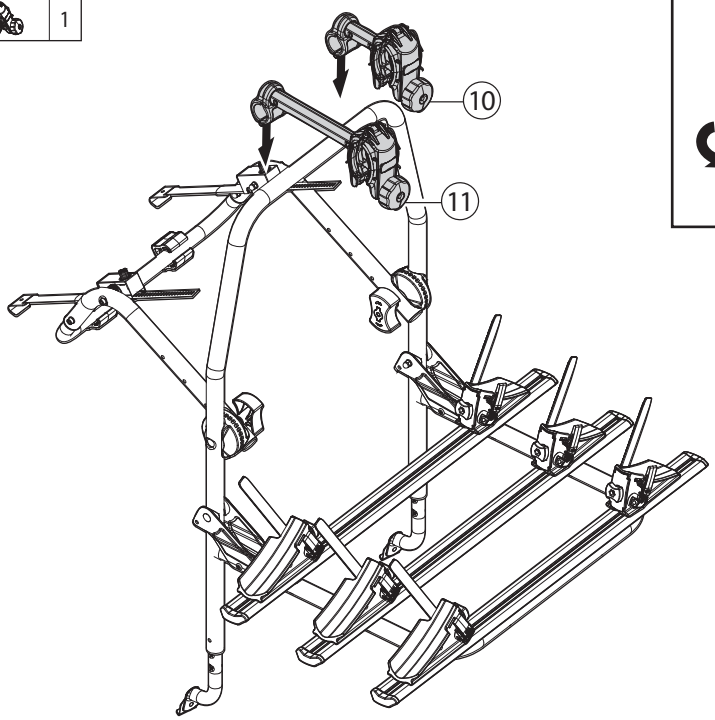

8 x2 x3

N.		Q.
10		1
11		1