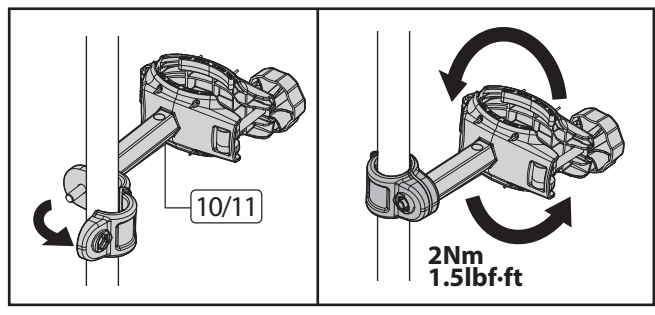

8 x2 x3

N.		Q.
10		1
11		1