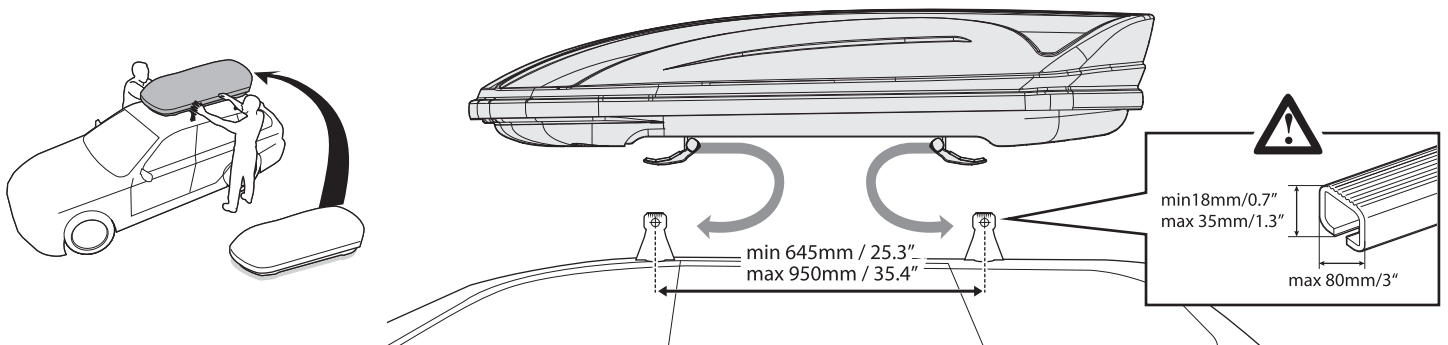

Made in Italy

**MAX
LOADING =**

* Mania 460 Duo: 17kg/37.5lb
Mania 580/580 Duo: 20kg/44lb

MANIA
Max 75kg / 165lb

N	[IT]Componenti (Inclusi) [EN]Components (Included) [FR]Composants (Comprises) [DE]Die Komponenten (im Lieferumfang enthalten) [ES]Componentes (Incluido)	Q
1		1
2	Rear	1
3	Front	1
4		4
5		4
6		4
7		4
8		4
9		1
10	2,5m / 8ft	2
11	XXXX	2

1

N		Q
1		1
4		4
5		4
6		4
7		4
8		4

2

3

N		Q
9		1

4

N		Q
10	 2,5m / 8ft	2

**MAX
LOADING =**