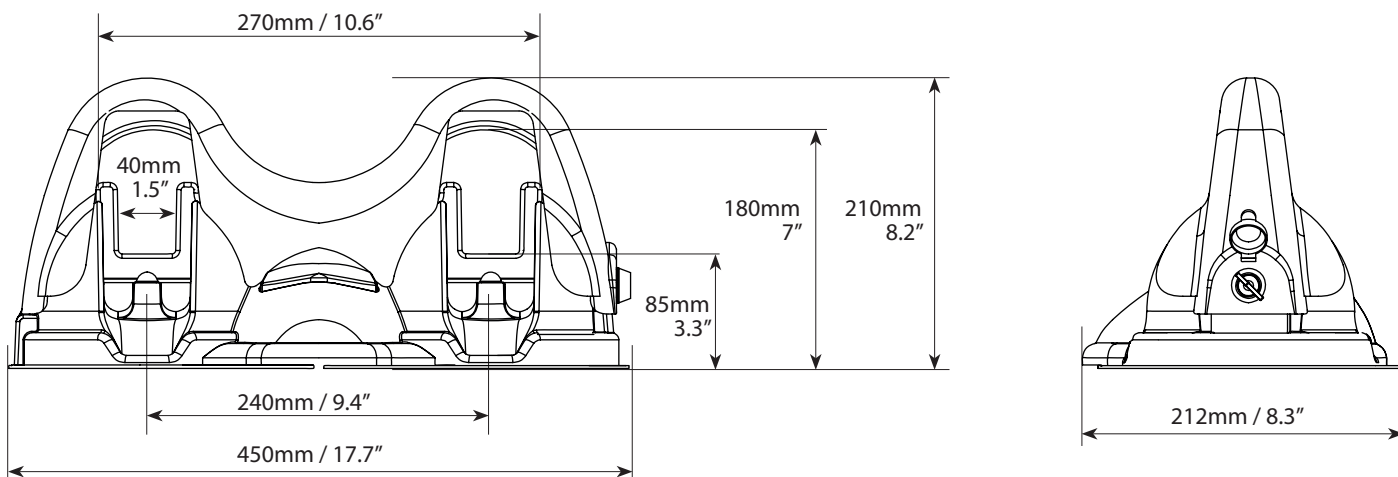

HIMALAYA

Watch video

CITY CRASH
TESTED

IT) Portasci magnetico con serratura, dal design aerodinamico. Studiato per poter caricare facilmente sia gli sci che i bastoncini, fissando tutto in modo sicuro.

EN) HIMALAYA is a very functional, lightweight, safe and user-friendly magnetic ski rack. Conceived with an aerodynamic design you can easily install it quickly on the roof of the car both skis and ski poles. It is also equipped with an antitheft system both for the carrier as well as for the skis.

Art.000007800000

Art.	000007800000
	3,7kg/8.1lb
Materiale Material Matière	Polipropilene Polypropylene Polypropylène Polypropylen Polipropileno
	Max 14kg/30.9lb
	✓
	Magnetico Magnetic Magnétique Magnetisch Magnético
	2
	-
	2

Mod.	HIMALAYA
Art.N°	000007800000
	LxWxH: 21,5x44x34cm/8.5x17.3x13.4" 4,1kg/9.1lb
	LxWxH: 109x35x46,5cm/42.9x13.8x18.3" 21,9kg/48.4lb Pz:5
	LxWxH: 120x80x107cm/47.2x31.5x42.1" 108kg/239.8lb Pz:20
Ean-13	 8 003 168 103042