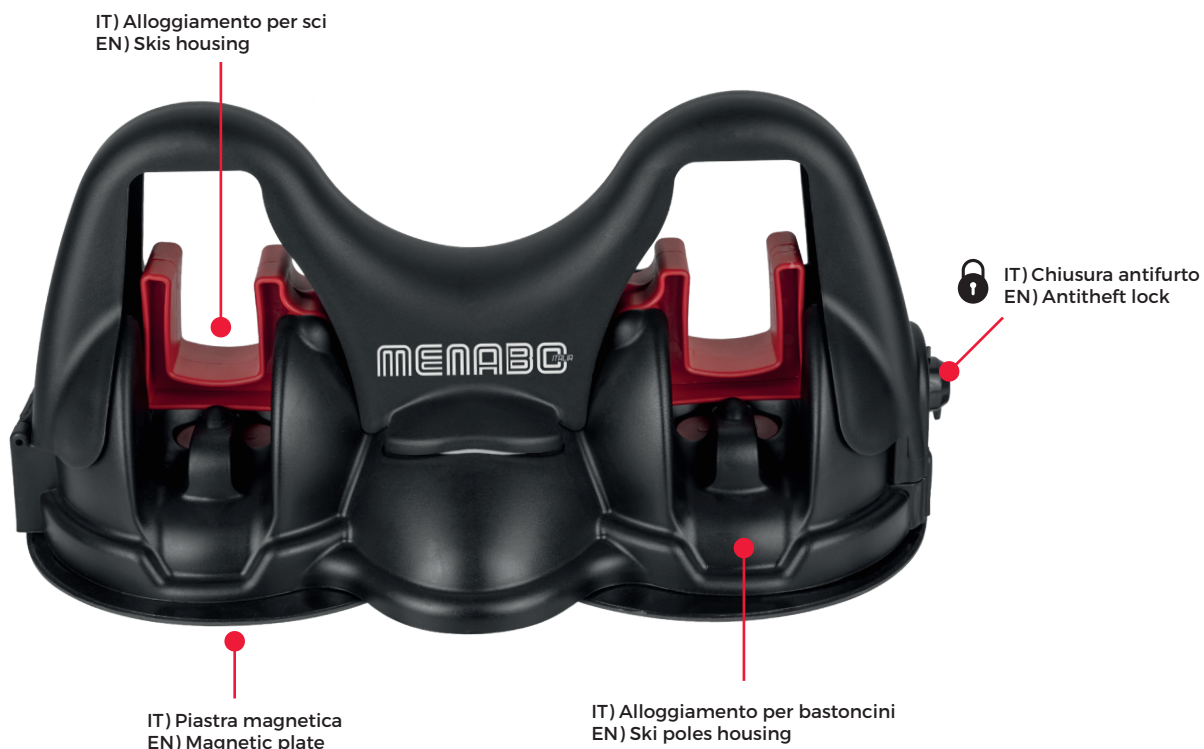

HIMALAYA

Watch video

CITY CRASH
TESTED

IT) Portasci magnetico con serratura, dal design aerodinamico. Studiato per poter caricare facilmente sia gli sci che i bastoncini, fissando tutto in modo sicuro.

EN) HIMALAYA is a very functional, lightweight, safe and user-friendly magnetic ski rack. Conceived with an aerodynamic design you can easily install it quickly on the roof of the car both skis and ski poles. It is also equipped with an antitheft system both for the carrier as well as for the skis.

Art.000007800000

Art.	000007800000
	3,7kg/8.1lb
Materiale Material Matière	Polipropilene Polypropylene Polypropylène Polypropylen Polipropileno
	Max 14kg/30.9lb
	✓
	Magnetico Magnetic Magnétique Magnetisch Magnético
	2
	-
	2

Mod.	HIMALAYA
Art.N°	000007800000
	LxWxH: 21,5x44x34cm/8.5x17.3x13.4" 4,1kg/9.1lb
	LxWxH: 109x35x46,5cm/42.9x13.8x18.3" 21,9kg/48.4lb Pz:5
	LxWxH: 120x80x107cm/47.2x31.5x42.1" 108kg/239.8lb Pz:20
Ean-13	 8 003 168 103042