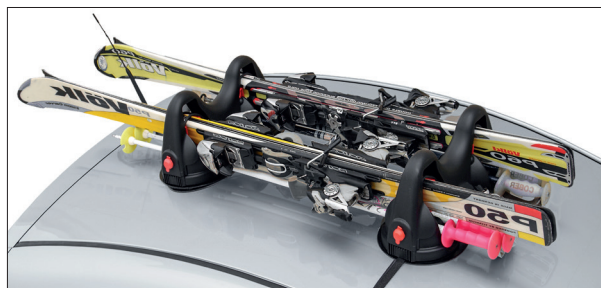

HIMALAYA

Watch video

CITY CRASH
TESTED

IT) Portasci magnetico con serratura, dal design aerodinamico. Studiato per poter caricare facilmente sia gli sci che i bastoncini, fissando tutto in modo sicuro.

EN) HIMALAYA is a very functional, lightweight, safe and user-friendly magnetic ski rack. Conceived with an aerodynamic design you can easily install it quickly on the roof of the car both skis and ski poles. It is also equipped with an antitheft system both for the carrier as well as for the skis.

Art.000007800000

Art.	000007800000
	3,7kg/8.1lb
Materiale Material Matière	Polipropilene Polypropylene Polypropylène Polypropylen Polipropileno
	Max 14kg/30.9lb
	✓
	Magnetico Magnetic Magnétique Magnetisch Magnético
	2
	-
	2