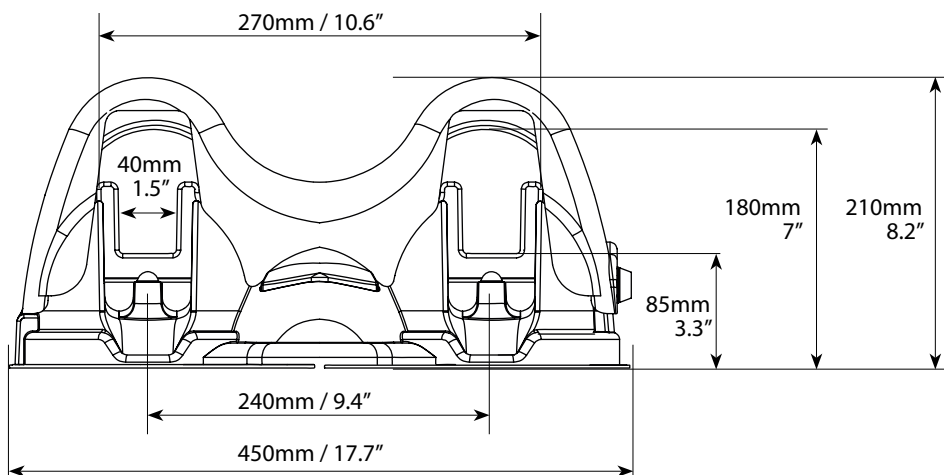

PORTASCI
SKI CARRIERS
PORTAESQUIS
PORTE-SKIS
SKITRÄGER

MENABO
free time on the move

HIMALAYA

COMPLIANT WITH
ISO/PAS 11154:2006

Portasci magnetico con serratura antifurto, dal design aerodinamico. Studiato per poter caricare facilmente sia gli sci che i bastoncini, fissando tutto in modo sicuro.

Conceived with an aerodynamic design, Himalaya is a magnetic ski carrier equipped with an antitheft system both for the carrier and the load. Designed to carry both skis and poles.

Art.000007800000

PORTASCI
SKI CARRIERS
PORTAESQUIS
PORTE-SKIS
SKITRÄGER

MENABO
free time on the move

Himalaya	Art.000007800000
 Peso prodotto Product weight	3,7kg/8.1lb
Materiale Material	Polipropilene Polypropylene
 Portata massima Max load	Max 14kg/31lb
 Antifurto portasci Anti-theft for the ski rack	✓
 Antifurto sci/snowboard Anti-theft for the skis/snowboard	✓
 Sistema di montaggio sull'auto Fixing system to the roof	Magnetico Magnetic
 Max skis	2x
 Max snowboard	Non supportati Not supported
 Max ski poles	2x