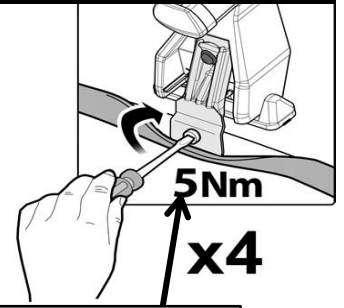

MANUFACTURER	MODEL CAR	DOORS	MODEL YEAR
ALFA ROMEO	Giulia	4	16>
AUDI	A3/S3 (8V) Sedan	4	13>
AUDI	A4 (B9/8W)	4	15>19
AUDI	A4 (B9/8W)	4	19>
FORD	Mondeo III Liftback	5	07>14
FORD	Mondeo III Wagon	5	07>10
FORD	Mondeo III Wagon	5	10>14
PEUGEOT	208	5	15>19
SEAT	Ibiza IV	5	08>17
ŠKODA	Fabia III (NJ) (No tetto in vetro / No glass sunroof)	5	15>
ŠKODA	Octavia III (5E)	4	13>
ŠKODA	Rapid (NH1) Spaceback	5	13>
VOLKSWAGEN	Golf VII (5G)	5	12>19

n°4 M6x12 include - included

MANUFACTURER	MODEL CAR	DOORS	MODEL YEAR
RENAULT	Kadjar	5	15>