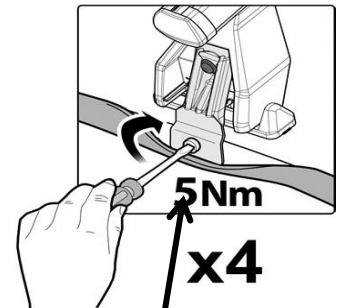

MANUFACTURER	MODEL CAR	DOORS	MODEL YEAR
ALFA ROMEO	Giulia	4	16>
AUDI	A3/S3 (8V) Sedan	4	13>
AUDI	A4 (B9/8W)	4	15>19
AUDI	A4 (B9/8W)	4	19>
FORD	Mondeo III Liftback	5	07>14
FORD	Mondeo III Wagon	5	07>10
FORD	Mondeo III Wagon	5	10>14
PEUGEOT	208	5	15>19
SEAT	Ibiza IV	5	08>17
ŠKODA	Fabia III (NJ) (No tetto in vetro / No glass sunroof)	5	15>
ŠKODA	Octavia III (5E)	4	13>
ŠKODA	Rapid (NH1) Spaceback	5	13>
VOLKSWAGEN	Golf VII (5G)	5	12>19

n°4 M6x12 include - included

MANUFACTURER	MODEL CAR	DOORS	MODEL YEAR
RENAULT	Kadjar	5	15>

n°4 M5x16 include -

MANUFACTURER	MODEL CAR	DOORS	MODEL YEAR
ŠKODA	Superb (3V)	4	15>

n°4 M6x12 include -