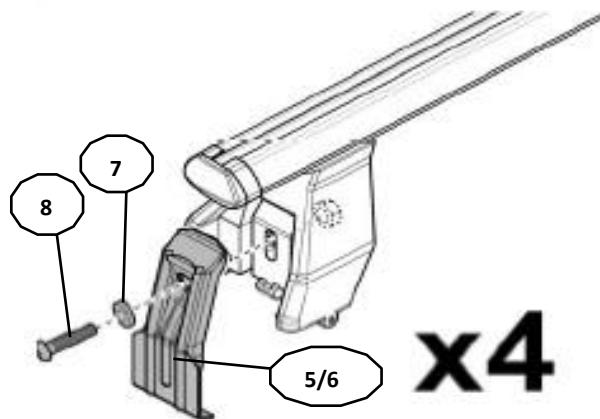

1

MANUFACTURER	MODEL CAR	DOORS	MODEL YEAR	D1	D2
PEUGEOT	406	4	95>05	6,6	5,7

2

Front	Front
5	6
	
46	46
2X	2X

4⊕ M6x12 include - included