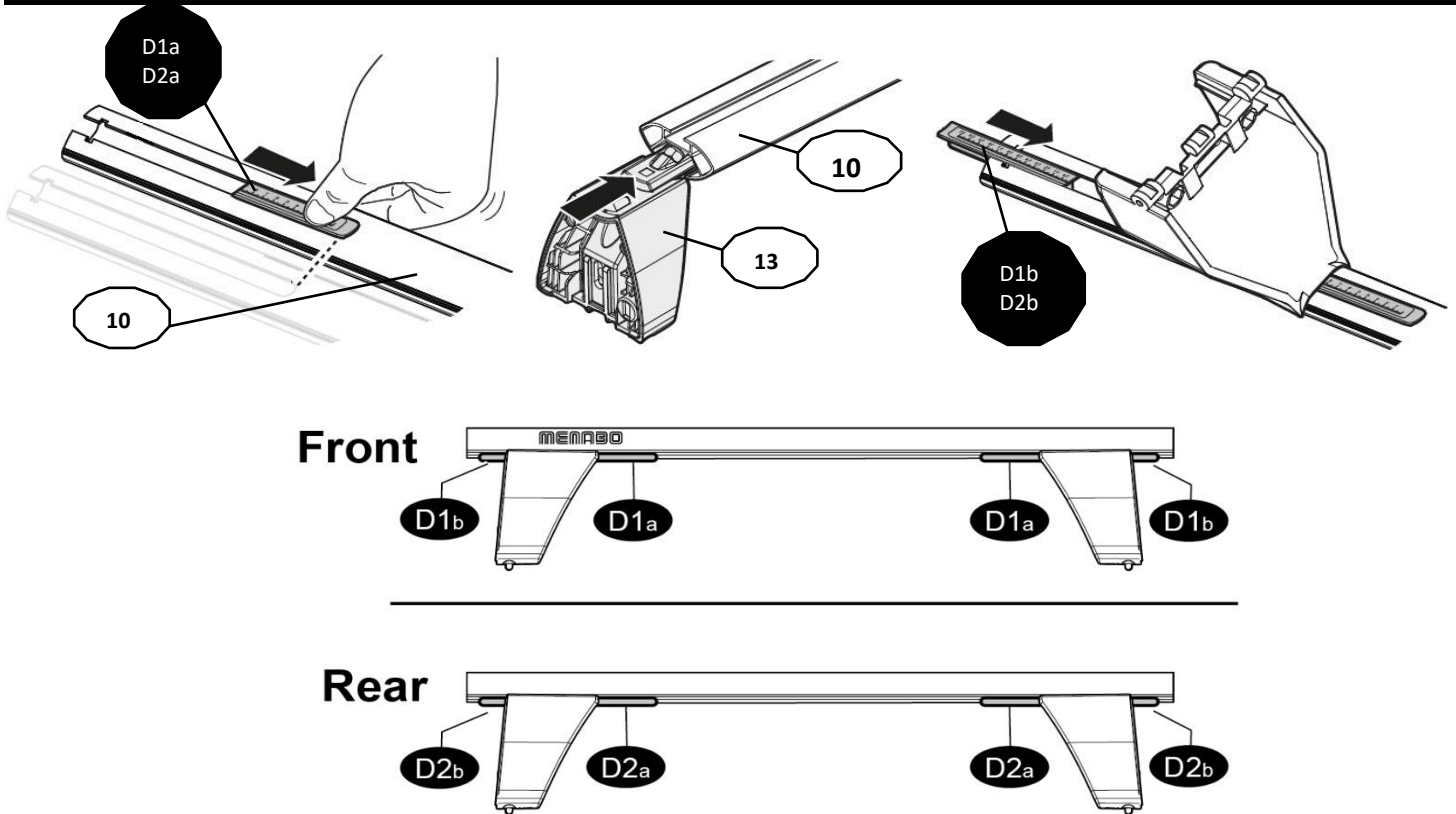

1

MANUFACTURER	MODEL CAR	DOORS	MODEL YEAR	D1	D2
PEUGEOT	406	4	95>05	6,6	5,7

2

Front	Front
5	6
	
46	46
2X	2X

4⊕ M6x12 include - included