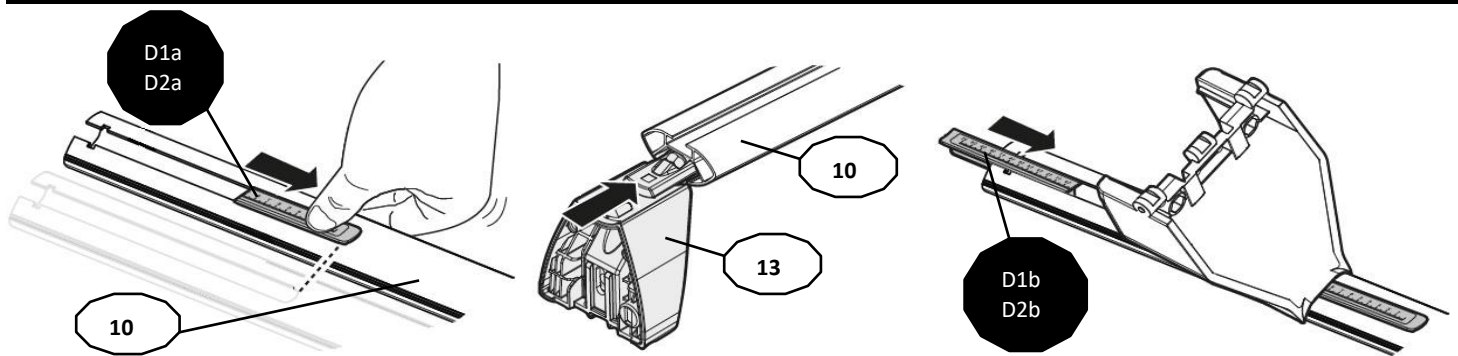

1

MANUFACTURER	MODEL CAR	DOORS	MODEL YEAR	D1	D2
CITROEN	C3 (Mk3)	5	16>	11,7	10,6
DS	5	5	15>	6,7	
JAGUAR	F-Pace	5	16>	9,0	8,1

2

Front 5	Rear 6
37R 2X	37R 2X

OR

MANUFACTURER	MODEL CAR	DOORS	MODEL YEAR	A1	A2	A1	A2
				cm	cm	in	in
CITROEN	C3 (Mk3)	5	16>	X	X	X	X
DS	5	5	15>	28	38	11,0	15,0
JAGUAR	F-Pace	5	16>	19	46	7,5	18,1

X = predisposizione originale /original arrangement

MANUFACTURER	MODEL CAR	DOORS	MODEL YEAR
CITROEN	C3 (Mk3)	5	16>