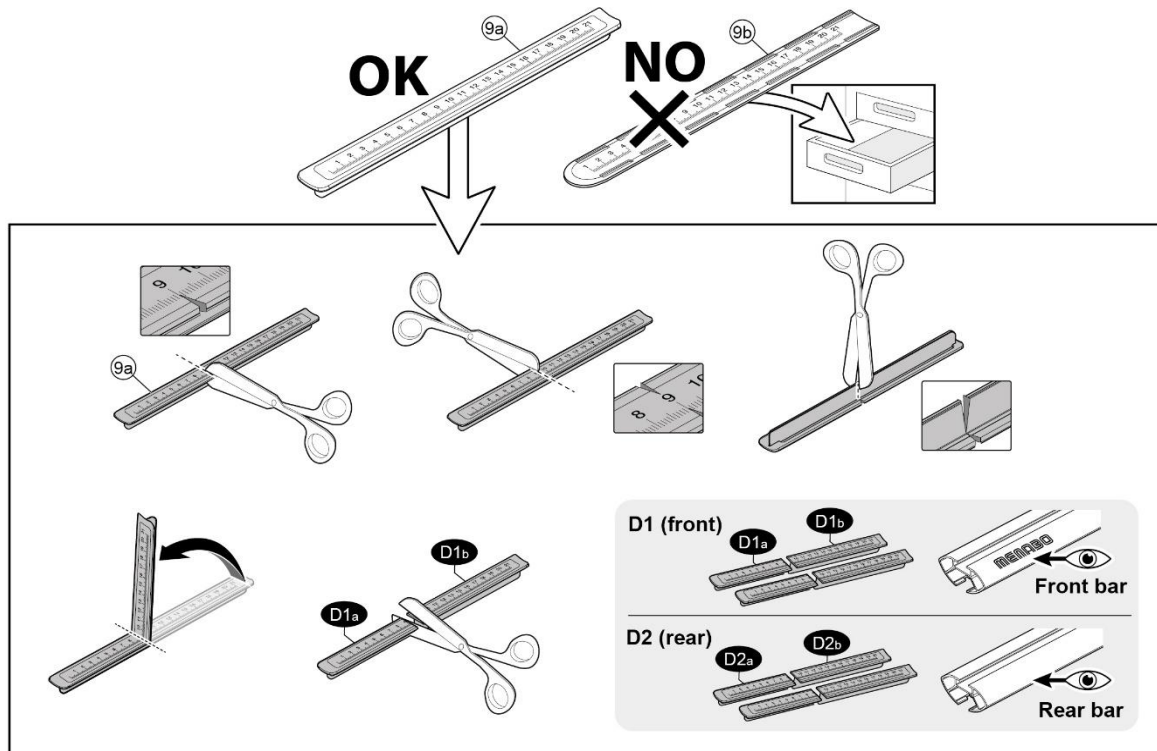

1

MANUFACTURER	MODEL CAR	DOORS	MODEL YEAR	D1	D2
CITROEN	C3 (Mk3)	5	16>	11,7	10,6
DS	5	5	15>	6,7	
JAGUAR	F-Pace	5	16>	9,0	8,1

2

Front 5	Rear 6
37R 2X	37R 2X

OR

MANUFACTURER	MODEL CAR	DOORS	MODEL YEAR	A1	A2	A1	A2
				cm	cm	in	in
CITROEN	C3 (Mk3)	5	16>	X	X	X	X
DS	5	5	15>	28	38	11,0	15,0
JAGUAR	F-Pace	5	16>	19	46	7,5	18,1

X = predisposizione originale /original arrangement

MANUFACTURER	MODEL CAR	DOORS	MODEL YEAR
CITROEN	C3 (Mk3)	5	16>