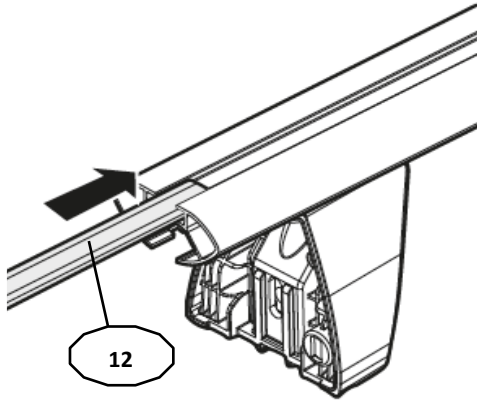

1

MANUFACTURER	MODEL CAR	DOORS	MODEL YEAR	D1	D2
CITROEN	C3 (Mk3)	5	16>	11,7	10,6
DS	5	5	15>	6,7	
JAGUAR	F-Pace	5	16>	9,0	8,1

2

Front 5	Rear 6
37R 2X	37R 2X

OR

MANUFACTURER	MODEL CAR	DOORS	MODEL YEAR	A1	A2	A1	A2
				cm	cm	in	in
CITROEN	C3 (Mk3)	5	16>	X	X	X	X
DS	5	5	15>	28	38	11,0	15,0
JAGUAR	F-Pace	5	16>	19	46	7,5	18,1

X = predisposizione originale /original arrangement

MANUFACTURER	MODEL CAR	DOORS	MODEL YEAR
CITROEN	C3 (Mk3)	5	16>