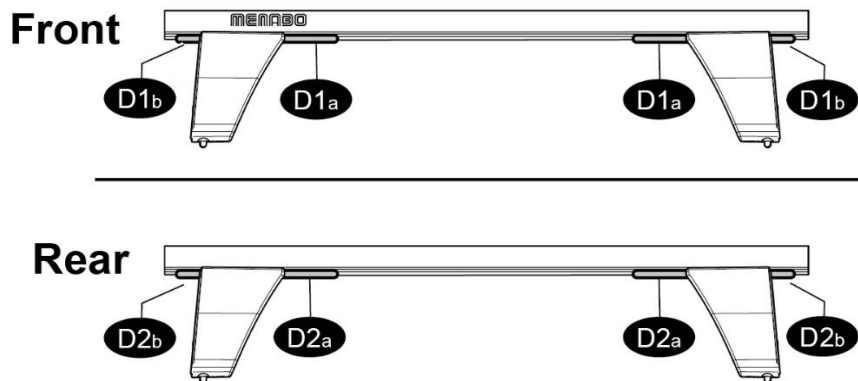

1

MANUFACTURER	MODEL CAR	DOORS	MODEL YEAR	D1	D2
CITROEN	C3 (Mk3)	5	16>	11,7	10,6
DS	5	5	15>	6,7	
JAGUAR	F-Pace	5	16>	9,0	8,1

2

Front 5	Rear 6
37R 2X	37R 2X

OR

MANUFACTURER	MODEL CAR	DOORS	MODEL YEAR	A1	A2	A1	A2
				cm	cm	in	in
CITROEN	C3 (Mk3)	5	16>	X	X	X	X
DS	5	5	15>	28	38	11,0	15,0
JAGUAR	F-Pace	5	16>	19	46	7,5	18,1

X = predisposizione originale /original arrangement

MANUFACTURER	MODEL CAR	DOORS	MODEL YEAR
CITROEN	C3 (Mk3)	5	16>