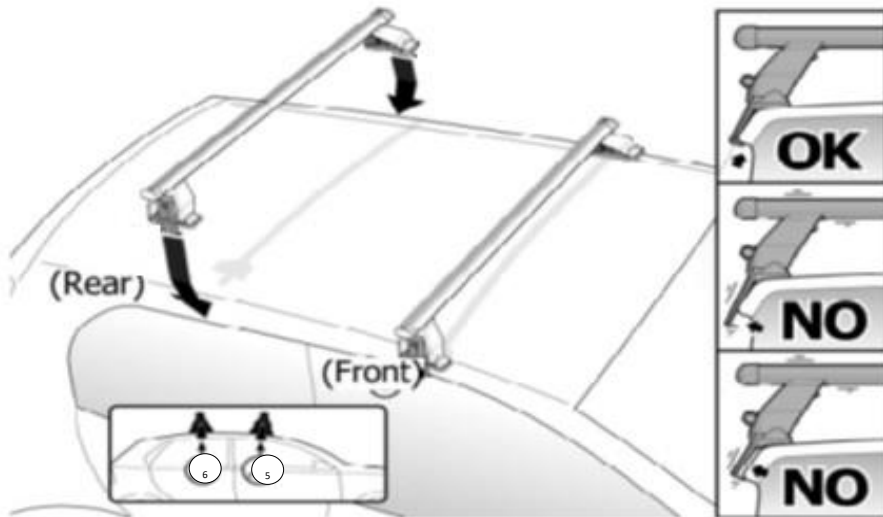

1

MANUFACTURER	MODEL CAR	DOORS	MODEL YEAR	D1	D2
CITROEN	C3 (Mk3)	5	16>	11,7	10,6
DS	5	5	15>	6,7	
JAGUAR	F-Pace	5	16>	9,0	8,1

2

Front 5	Rear 6
37R 2X	37R 2X

OR

MANUFACTURER	MODEL CAR	DOORS	MODEL YEAR	A1	A2	A1	A2
				cm	cm	in	in
CITROEN	C3 (Mk3)	5	16>	X	X	X	X
DS	5	5	15>	28	38	11,0	15,0
JAGUAR	F-Pace	5	16>	19	46	7,5	18,1

X = predisposizione originale /original arrangement

MANUFACTURER	MODEL CAR	DOORS	MODEL YEAR
CITROEN	C3 (Mk3)	5	16>