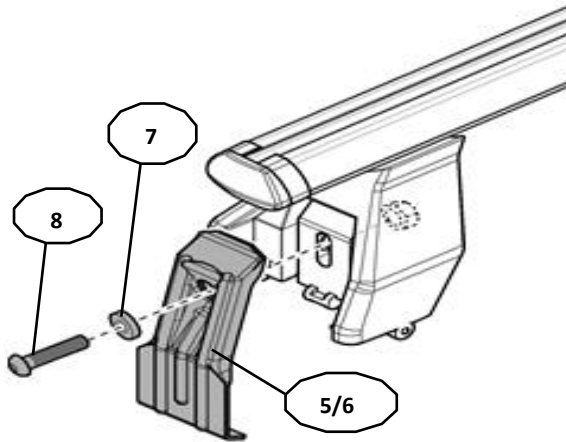

1

MANUFACTURER	MODEL CAR	DOORS	MODEL YEAR	D1	D2
CITROEN	C3 (Mk3)	5	16>	11,7	10,6
DS	5	5	15>	6,7	
JAGUAR	F-Pace	5	16>	9,0	8,1

2

Front 5	Rear 6
37R 2X	37R 2X

OR

MANUFACTURER	MODEL CAR	DOORS	MODEL YEAR	A1	A2	A1	A2
				cm	cm	in	in
CITROEN	C3 (Mk3)	5	16>	X	X	X	X
DS	5	5	15>	28	38	11,0	15,0
JAGUAR	F-Pace	5	16>	19	46	7,5	18,1

X = predisposizione originale /original arrangement

MANUFACTURER	MODEL CAR	DOORS	MODEL YEAR
CITROEN	C3 (Mk3)	5	16>