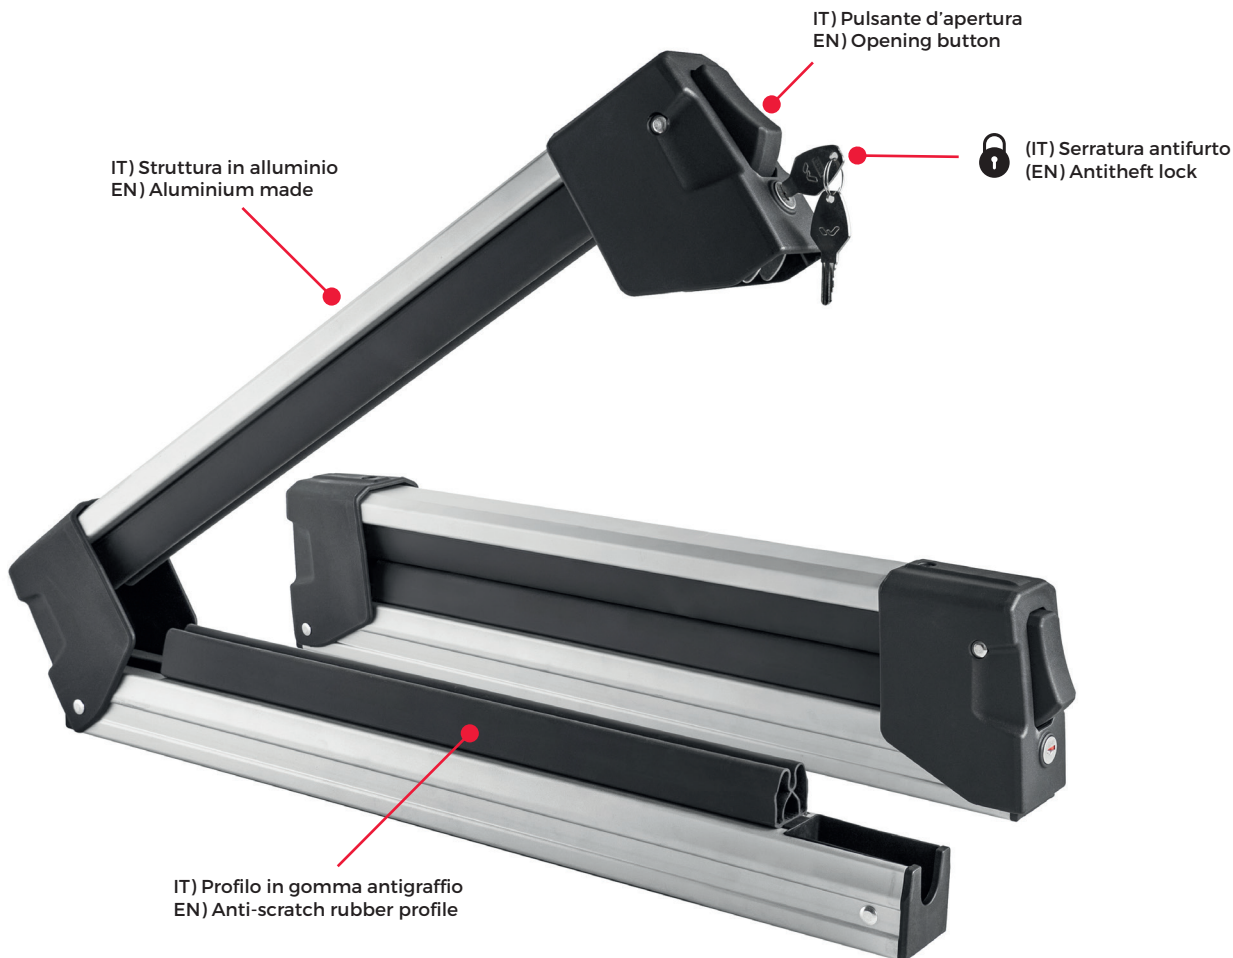

YELO NS

Watch video

CITY CRASH
TESTED

INCLUDED

IT) Portasci in alluminio progettato per trasportare fino a 6 paia di sci o 4 snowboard. Fissaggio semplice alle barre tramite t-system e sistema antifurto in dotazione.

EN) Aluminium ski rack conceived for up to 6 pairs of skis, or 4 snowboards. It can be easily installed on the roof bars by means of standard T-system and features an antitheft lock.

YELO 4NS Art.000121600000
YELO 6NS Art.000118400000

YELO 4NS

YELO 6NS

YELO 4NS	
Art.	000121600000
	3,2kg / 6.9lb
Materiale Material Matière	Alluminio Aluminium Aluminio
	max 28kg / 62lb
	✓
	 X: min 6,5mm/0.3" W: 20mm/0.8"
	Optional kit 000121800000  (LxH) max 80x30mm / 3.1x1.2"
	Optional kit 000110300000  (LxH) max 60x35mm / 2.4x1.4"
	4
	2
	-

YELO 6NS	
Art.	000118400000
	3,9kg / 8.7lb
Materiale Material Matière	Alluminio Aluminium Aluminio
	max 42kg / 92lb
	✓
	 X: min 6,5mm/0.3" W: 20mm/0.8"
	Optional kit 000121800000  (LxH) max 80x30mm / 3.1x1.2"
	Optional kit 000110300000  (LxH) max 60x35mm / 2.4x1.4"
	6
	4
	-