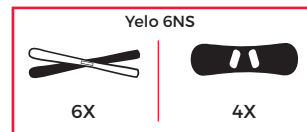

YELO NS

Watch video

CITY CRASH
TESTED

INCLUDED

IT) Portasci in alluminio progettato per trasportare fino a 6 paia di sci o 4 snowboard. Fissaggio semplice alle barre tramite t-system e sistema antifurto in dotazione.

EN) Aluminium ski rack conceived for up to 6 pairs of skis, or 4 snowboards. It can be easily installed on the roof bars by means of standard T-system and features an antitheft lock.

YELO 4NS Art.000121600000
YELO 6NS Art.000118400000

YELO 4NS

YELO 6NS

YELO 4NS	
Art.	000121600000
	3,2kg / 6.9lb
Materiale Material Matière	Alluminio Aluminium Aluminio
	max 28kg / 62lb
	✓
	 X: min 6,5mm/0.3" W: 20mm/0.8"
	Optional kit 000121800000  (LxH) max 80x30mm / 3.1x1.2"
	Optional kit 000110300000  (LxH) max 60x35mm / 2.4x1.4"
	4
	2
	-

YELO 6NS	
Art.	000118400000
	3,9kg / 8.7lb
Materiale Material Matière	Alluminio Aluminium Aluminio
	max 42kg / 92lb
	✓
	 X: min 6,5mm/0.3" W: 20mm/0.8"
	Optional kit 000121800000  (LxH) max 80x30mm / 3.1x1.2"
	Optional kit 000110300000  (LxH) max 60x35mm / 2.4x1.4"
	6
	4
	-