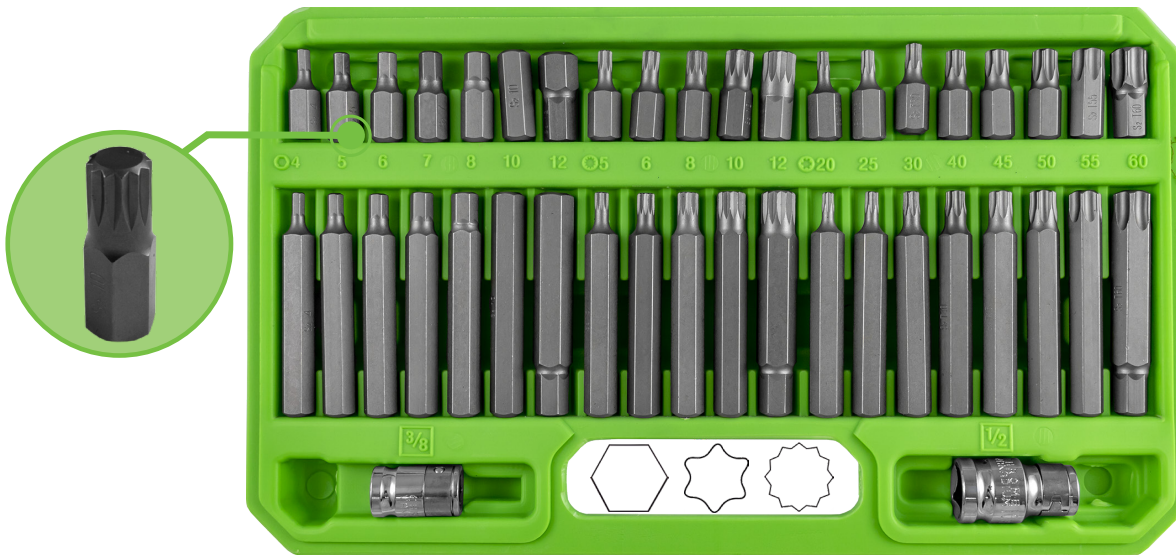

**BIT-SET 6-KANT
12-KANT TORX, S-2 3/8"
1/2" 42 -Teile**

1,77	5	200

Material: S-2

- 42
TLG
- S-2
- 1/2"
- 3/8"

53983

ERSATZTEILE
VERFÜGBAR

ENTHALTEN

		30mm	x7	4, 5, 6, 7, 8, 10, 12mm
		75mm	x7	4, 5, 6, 7, 8, 10, 12mm
		30mm	x8	T20, T25, T30, T40, T45, T50, T55, T60
		75mm	x8	T20, T25, T30, T40, T45, T50, T55, T60
		30mm	x5	M5, M6, M8, M10, M12
		75mm	x5	M5, M6, M8, M10, M12

3/8" x1 10mm

1/2" x1 10mm