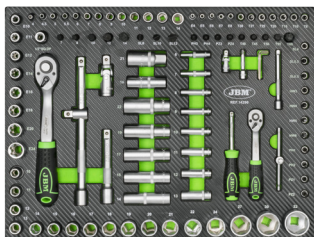

53939

12 DRAWER TOOL TROLLEY - GREEN - TOOLS INCLUDED

TECHNICAL SPECIFICATIONS

			
General measures	825mm	1005mm	460mm
Trolley capacity	400Kg		
INNER MEASURES 1st COLUMN			
Small drawer size	75mm	533mm	400mm
Medium drawer size	154mm	533mm	400mm
Large drawer size	233mm	533mm	400mm
Drawers capacity	35Kg		
INNER MEASURES 2nd COLUMN			
Small drawer size	75mm	265mm	400mm
Medium drawer size	154mm	265mm	400mm
Large drawer size	233mm	265mm	400mm
Drawers capacity	35Kg		

WITH EVA MODULES

54134 4 TRAY EVA TRAY IN CARBON FIBER FINISH SET

IT CONTAINS

14296 108 PIECE SOCKET SET TOOL TRAY

14297 25 PIECES COMBINATION AND OFFSET SPANNER SET TRAY

14298 SCREWDRIVER AND "L" KEY SET TRAY

14299 HAMMER AND PLIER SET TRAY

EVA TRY SPARE PARTS

14296

	1/2"	x17	10, 11, 12, 13, 14, 15, 16, 17, 18, 19, 20, 21, 22, 24, 27, 30, 32mm
	1/4"	x13	4, 4.5, 5, 5.5, 6, 7, 8, 9, 10, 11, 12, 13, 14mm
	1/2"	x5	14, 15, 17, 19, 22mm
	1/4"	x8	6, 7, 8, 9, 10, 11, 12, 13mm
	1/2"	x8	E10, E11, E12, E14, E16, E18, E20, E24
	1/4"	x5	E4, E5, E6, E7, E8
	T2	x2	1/2" - 1/4"
	1/2"	x2	125, 250mm
	1/4"	x2	50, 100mm
		x2	
	1/2"	x1	
	1/2"	x2	16, 21mm
		x3	1.5, 2, 2.5mm