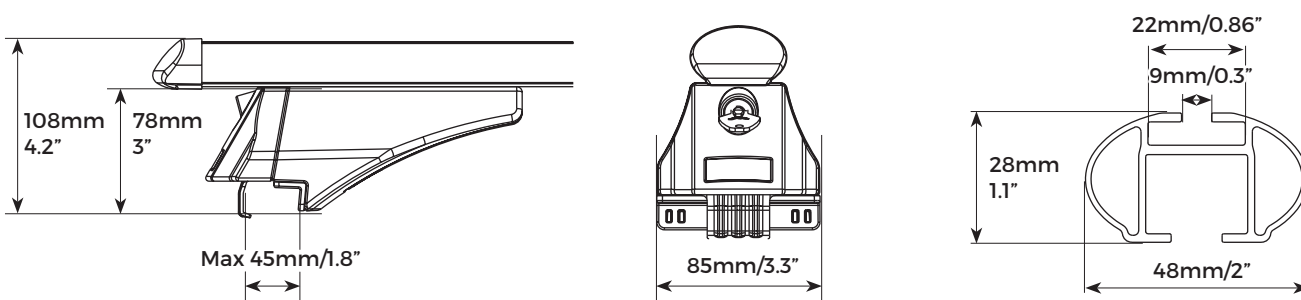

Art.	Tiger Silver	000084900000
	Tiger Black	000085900000
	Tiger Silver XL	000085000000
	Tiger Black XL	000086000000
	Tiger Silver	3,7kg / 8.2lb
	Tiger Black	3,6kg / 8lb
	Tiger Silver XL	4kg / 8.7lb
	Tiger Black XL	4,1kg / 9lb
Materiale Material Matière	Alluminio Aluminium Aluminio	
	max 75kg/165lb	
	Tiger Silver / Silver XL	✓
	Tiger Black / Black XL	Optional kit: 000084800000