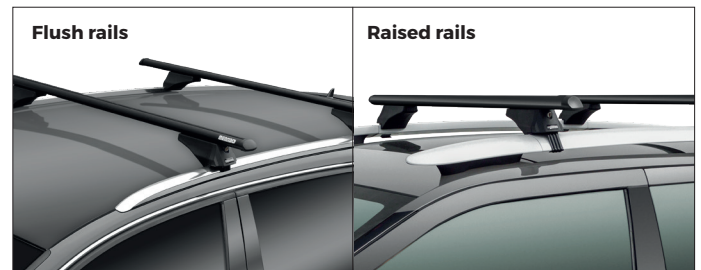

Watch video

COMPLIANT WITH
DIN 75302:1991

CITY CRASH
TESTED ✓

INCLUDED

IT) Barra da tetto in alluminio per veicoli con rails.
Leggera, pratica e sicura. Disponibile in due lunghezze.

EN) Aluminium roof bars for cars with rails. Lightweight,
practical and safe. Two lengths available.

max
75kg
165lb

IT) Barra da tetto in alluminio nero per veicoli con rails.
Leggera, pratica e sicura. Disponibile in due lunghezze.

EN) Black aluminium roof bars for cars with rails.
Lightweight, practical and safe. Two lengths available.