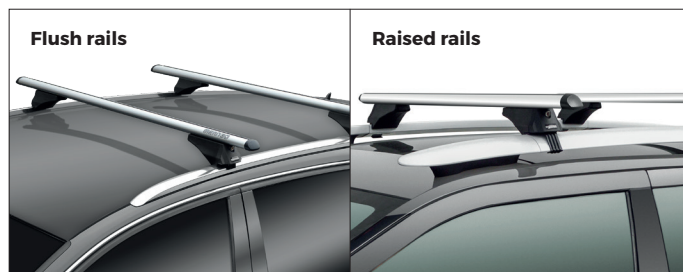

Watch video

COMPLIANT WITH
DIN 75302:1991

CITY CRASH
TESTED ✓

INCLUDED

IT) Barra da tetto in alluminio per veicoli con rails.
Leggera, pratica e sicura. Disponibile in due lunghezze.

EN) Aluminium roof bars for cars with rails. Lightweight,
practical and safe. Two lengths available.

max
75kg
165lb

IT) Barra da tetto in alluminio nero per veicoli con rails.
Leggera, pratica e sicura. Disponibile in due lunghezze.

EN) Black aluminium roof bars for cars with rails.
Lightweight, practical and safe. Two lengths available.