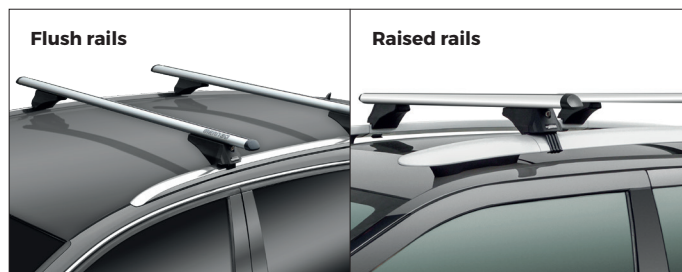

Watch video

COMPLIANT WITH
DIN 75302:1991

CITY CRASH
TESTED ✓

INCLUDED

IT) Barra da tetto in alluminio per veicoli con rails.
Leggera, pratica e sicura. Disponibile in due lunghezze.

EN) Aluminium roof bars for cars with rails. Lightweight,
practical and safe. Two lengths available.