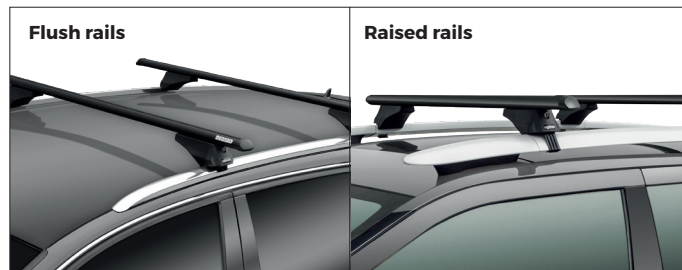

Watch video

COMPLIANT WITH
DIN 75302:1991

CITY CRASH
TESTED ✓

INCLUDED

IT) Barra da tetto in alluminio per veicoli con rails.
Leggera, pratica e sicura. Disponibile in due lunghezze.

EN) Aluminium roof bars for cars with rails. Lightweight,
practical and safe. Two lengths available.

OPTIONAL
Art. 000084800000
IT) Kit serratura antifurto
EN) Antitheft lock

Watch video

COMPLIANT WITH
DIN 75302:1991

CITY CRASH
TESTED ✓

INCLUDED

OPTIONAL

max
75kg
165lb

IT) Barra da tetto in alluminio nero per veicoli con rails.
Leggera, pratica e sicura. Disponibile in due lunghezze.

EN) Black aluminium roof bars for cars with rails.
Lightweight, practical and safe. Two lengths available.

Flush rails

Raised rails

IT) Verificare la compatibilità con il proprio veicolo su www.menabocaraccessories.com
EN) Check the compatibility with your vehicle on www.menabocaraccessories.com