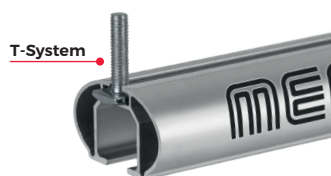

TIGER SILVER

IT) Profilo in alluminio con cava predisposta al T-System.
EN) Aluminium profile with T-System slot.

IT) Gomma anti-fischio
EN) Anti-whistle rubber profile

(IT) Serratura antifurto
(EN) Antitheft lock

Watch video

COMPLIANT WITH
DIN 75302:1991

CITY CRASH
TESTED ✓

INCLUDED

IT) Barra da tetto in alluminio per veicoli con rails.
Leggera, pratica e sicura. Disponibile in due lunghezze.

EN) Aluminium roof bars for cars with rails. Lightweight,
practical and safe. Two lengths available.

IT) Verificare la compatibilità con il proprio veicolo su www.menabocaraccessories.com
EN) Check the compatibility with your vehicle on www.menabocaraccessories.com

Tiger silver Art. 000084900000

Tiger XL silver Art. 000085000000

Optional Art.000110100000