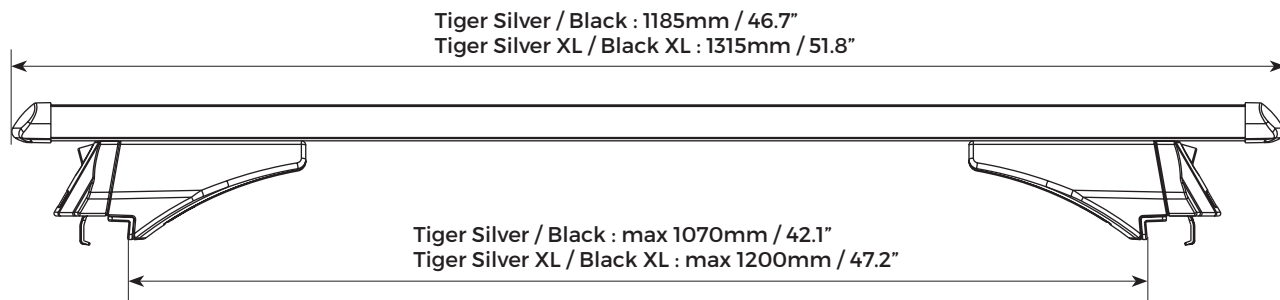

Art.	Tiger Silver	000084900000
	Tiger Black	000085900000
	Tiger Silver XL	000085000000
	Tiger Black XL	000086000000
	Tiger Silver	3,7kg / 8.2lb
	Tiger Black	3,6kg / 8lb
	Tiger Silver XL	4kg / 8.7lb
	Tiger Black XL	4,1kg / 9lb
Materiale Material Matière	Alluminio Aluminium Aluminio	
	max 75kg/165lb	
	Tiger Silver / Silver XL	✓
	Tiger Black / Black XL	Optional kit: 000084800000