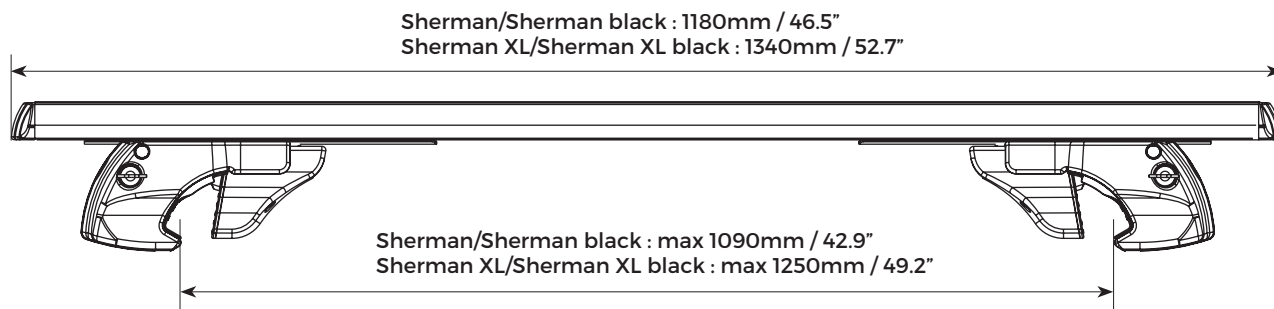

SHERMAN SHERMAN BLACK

COMPLIANT WITH
DIN 75302:1991

CITY CRASH
TESTED ✓

IT) Barra da tetto in alluminio per veicoli con raised rails dotata di sistema antifurto. Fornita interamente montata insieme agli strumenti necessari per un'installazione rapida e semplice.

EN) Aluminium roof bars for cars with raised rails, equipped with antitheft system, completely mounted, along with all required tools for a quick and easy installation.

Sherman	Art. 000095900000
Sherman black	Art. 000122800000
Sherman XL	Art. 000094700000
Sherman XL black	Art. 000122900000

Art.	Sherman	000095900000
	Sherman black	000122800000
	Sherman XL	000094700000
	Sherman XL black	000122900000
	Sherman Sherman Black	3,3kg / 7.3lb
	Sherman XL Sherman XL Black	3.5kg / 7.7lb
Materiale Material Matière	Alluminio Aluminium Aluminio	
	MAX LOAD	max 90kg/198lb
		✓

Mod.	SHERMAN	SHERMAN BLACK	SHERMAN XL	SHERMAN XL BLACK
Art.N°	000095900000	000122800000	000094700000	000122900000
	L x W x H : 120x14x7,5cm / 47.2x5.5x3"	L x W x H : 120x14x7,5cm / 47.2x5.5x3"	L x W x H : 136x14x7,5cm / 53.5x5.5x3"	L x W x H : 136x14x7,5cm / 53.5x5.5x3"
	 3,7kg / 8.1lb	 3,7kg / 8.1lb	 3,9kg / 8.6lb	 3,9kg / 8.6lb
	L x W x H : 121x26x31cm / 47.6x10.2x12.2"	L x W x H : 121x26x31cm / 47.6x10.2x12.2"	L x W x H : 137x26x31cm / 53.9x10.2x12.2"	L x W x H : 137x26x31cm / 53.9x10.2x12.2"
	 23,8kg / 52.5lb	 23,8kg / 52.5lb	 24,7kg / 54.5lb	 24,7kg / 54.5lb
	Pz : 6	Pz : 6	Pz : 6	Pz : 6
	L x W x H : 121x80x170cm / 47.2x31.5x66.9"	L x W x H : 121x80x170cm / 47.2x31.5x66.9"	L x W x H : 137x80x170cm / 53.9x31.5x66.9"	L x W x H : 137x80x170cm / 53.9x31.5x66.9"
	 378kg / 833.3lb	 378kg / 833.3lb	 392kg / 863.1lb	 392kg / 863.1lb
	Pz : 90	Pz : 90	Pz : 90	Pz : 90
Ean-13	 8 003168 031550	 8 003168 046387	 8 003168 031697	 8 003168 046394