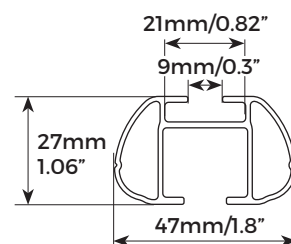

SHERMAN SHERMAN BLACK

COMPLIANT WITH
DIN 75302:1991

CITY CRASH
TESTED ✓

IT) Barra da tetto in alluminio per veicoli con raised rails dotata di sistema antifurto. Fornita interamente montata insieme agli strumenti necessari per un'installazione rapida e semplice.

EN) Aluminium roof bars for cars with raised rails, equipped with antitheft system, completely mounted, along with all required tools for a quick and easy installation.

Sherman	Art. 000095900000
Sherman black	Art. 000122800000
Sherman XL	Art. 000094700000
Sherman XL black	Art. 000122900000

Art.	Sherman	000095900000
	Sherman black	000122800000
	Sherman XL	000094700000
	Sherman XL black	000122900000
	Sherman Sherman Black	3,3kg / 7.3lb
	Sherman XL Sherman XL Black	3.5kg / 7.7lb
Materiale Material Matière	Alluminio Aluminium Aluminio	
	MAX LOAD	max 90kg/198lb
		✓

Mod.	SHERMAN	SHERMAN BLACK	SHERMAN XL	SHERMAN XL BLACK
Art.N°	000095900000	000122800000	000094700000	000122900000
	L x W x H : 120x14x7,5cm / 47.2x5.5x3"	L x W x H : 120x14x7,5cm / 47.2x5.5x3"	L x W x H : 136x14x7,5cm / 53.5x5.5x3"	L x W x H : 136x14x7,5cm / 53.5x5.5x3"
	 3,7kg / 8.1lb	 3,7kg / 8.1lb	 3,9kg / 8.6lb	 3,9kg / 8.6lb
	L x W x H : 121x26x31cm / 47.6x10.2x12.2"	L x W x H : 121x26x31cm / 47.6x10.2x12.2"	L x W x H : 137x26x31cm / 53.9x10.2x12.2"	L x W x H : 137x26x31cm / 53.9x10.2x12.2"
	 23,8kg / 52.5lb	 23,8kg / 52.5lb	 24,7kg / 54.5lb	 24,7kg / 54.5lb
	Pz : 6	Pz : 6	Pz : 6	Pz : 6
	L x W x H : 121x80x170cm / 47.2x31.5x66.9"	L x W x H : 121x80x170cm / 47.2x31.5x66.9"	L x W x H : 137x80x170cm / 53.9x31.5x66.9"	L x W x H : 137x80x170cm / 53.9x31.5x66.9"
	 378kg / 833.3lb	 378kg / 833.3lb	 392kg / 863.1lb	 392kg / 863.1lb
	Pz : 90	Pz : 90	Pz : 90	Pz : 90
Ean-13	 8 003168 031550	 8 003168 046387	 8 003168 031697	 8 003168 046394