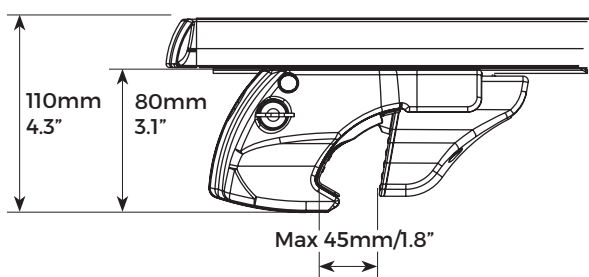

SHERMAN SHERMAN BLACK

COMPLIANT WITH
DIN 75302:1991

CITY CRASH
TESTED ✓

IT) Barra da tetto in alluminio per veicoli con raised rails dotata di sistema antifurto. Fornita interamente montata insieme agli strumenti necessari per un'installazione rapida e semplice.

EN) Aluminium roof bars for cars with raised rails, equipped with antitheft system, completely mounted, along with all required tools for a quick and easy installation.

Sherman	Art. 000095900000
Sherman black	Art. 000122800000
Sherman XL	Art. 000094700000
Sherman XL black	Art. 000122900000

Art.	Sherman	000095900000
	Sherman black	000122800000
	Sherman XL	000094700000
	Sherman XL black	000122900000
	Sherman Sherman Black	3,3kg / 7.3lb
	Sherman XL Sherman XL Black	3.5kg / 7.7lb
Materiale Material Matière	Alluminio Aluminium Aluminio	
	MAX LOAD	max 90kg/198lb
		✓

Mod.	SHERMAN	SHERMAN BLACK	SHERMAN XL	SHERMAN XL BLACK
Art.N°	000095900000	000122800000	000094700000	000122900000
	L x W x H : 120x14x7,5cm / 47.2x5.5x3"	L x W x H : 120x14x7,5cm / 47.2x5.5x3"	L x W x H : 136x14x7,5cm / 53.5x5.5x3"	L x W x H : 136x14x7,5cm / 53.5x5.5x3"
	 3,7kg / 8.1lb	 3,7kg / 8.1lb	 3,9kg / 8.6lb	 3,9kg / 8.6lb
	L x W x H : 121x26x31cm / 47.6x10.2x12.2"	L x W x H : 121x26x31cm / 47.6x10.2x12.2"	L x W x H : 137x26x31cm / 53.9x10.2x12.2"	L x W x H : 137x26x31cm / 53.9x10.2x12.2"
	 23,8kg / 52.5lb	 23,8kg / 52.5lb	 24,7kg / 54.5lb	 24,7kg / 54.5lb
	Pz : 6	Pz : 6	Pz : 6	Pz : 6
	L x W x H : 121x80x170cm / 47.2x31.5x66.9"	L x W x H : 121x80x170cm / 47.2x31.5x66.9"	L x W x H : 137x80x170cm / 53.9x31.5x66.9"	L x W x H : 137x80x170cm / 53.9x31.5x66.9"
	 378kg / 833.3lb	 378kg / 833.3lb	 392kg / 863.1lb	 392kg / 863.1lb
	Pz : 90	Pz : 90	Pz : 90	Pz : 90
Ean-13	 8 003168 031550	 8 003168 046387	 8 003168 031697	 8 003168 046394