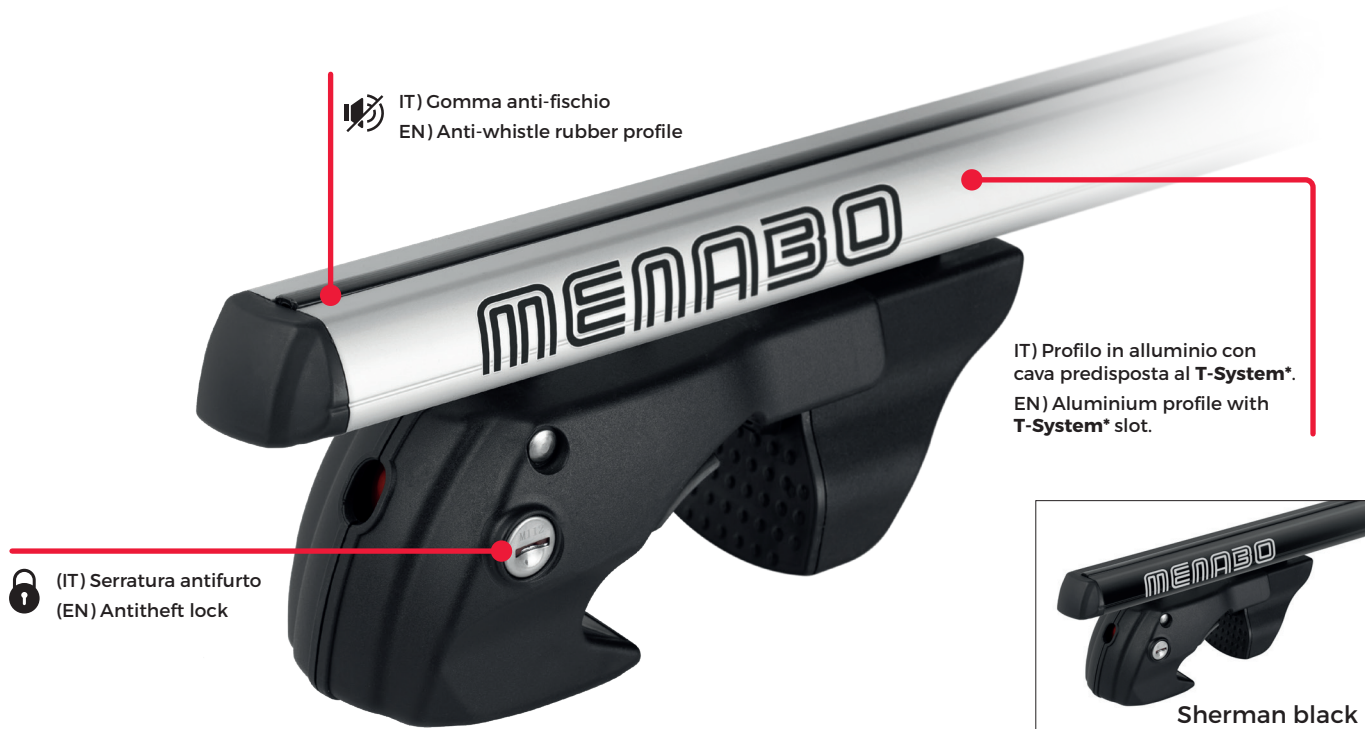

SHERMAN SHERMAN BLACK

COMPLIANT WITH
DIN 75302:1991

CITY CRASH
TESTED ✓

IT) Barra da tetto in alluminio per veicoli con raised rails dotata di sistema antifurto. Fornita interamente montata insieme agli strumenti necessari per un'installazione rapida e semplice.

EN) Aluminium roof bars for cars with raised rails, equipped with antitheft system, completely mounted, along with all required tools for a quick and easy installation.

Sherman	Art. 000095900000
Sherman black	Art. 000122800000
Sherman XL	Art. 000094700000
Sherman XL black	Art. 000122900000

Art.	Sherman	000095900000
	Sherman black	000122800000
	Sherman XL	000094700000
	Sherman XL black	000122900000
	Sherman Sherman Black	3,3kg / 7.3lb
	Sherman XL Sherman XL Black	3.5kg / 7.7lb
Materiale Material Matière	Alluminio Aluminium Aluminio	
	MAX LOAD	max 90kg/198lb
		✓