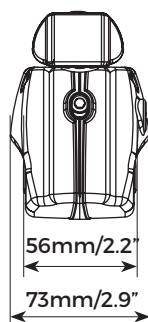

SHERMAN SHERMAN BLACK

COMPLIANT WITH
DIN 75302:1991

CITY CRASH
TESTED ✓

IT) Barra da tetto in alluminio per veicoli con raised rails dotata di sistema antifurto. Fornita interamente montata insieme agli strumenti necessari per un'installazione rapida e semplice.

EN) Aluminium roof bars for cars with raised rails, equipped with antitheft system, completely mounted, along with all required tools for a quick and easy installation.

Sherman	Art. 000095900000
Sherman black	Art. 000122800000
Sherman XL	Art. 000094700000
Sherman XL black	Art. 000122900000

Art.	Sherman	000095900000
	Sherman black	000122800000
	Sherman XL	000094700000
	Sherman XL black	000122900000
	Sherman Sherman Black	3,3kg / 7.3lb
	Sherman XL Sherman XL Black	3.5kg / 7.7lb
Materiale Material Matière	Alluminio Aluminium Aluminio	
	MAX LOAD	max 90kg/198lb
		✓

Mod.	SHERMAN	SHERMAN BLACK	SHERMAN XL	SHERMAN XL BLACK
Art.N°	000095900000	000122800000	000094700000	000122900000
	L x W x H : 120x14x7,5cm / 47.2x5.5x3"	L x W x H : 120x14x7,5cm / 47.2x5.5x3"	L x W x H : 136x14x7,5cm / 53.5x5.5x3"	L x W x H : 136x14x7,5cm / 53.5x5.5x3"
	 3,7kg / 8.1lb	 3,7kg / 8.1lb	 3,9kg / 8.6lb	 3,9kg / 8.6lb
	L x W x H : 121x26x31cm / 47.6x10.2x12.2"	L x W x H : 121x26x31cm / 47.6x10.2x12.2"	L x W x H : 137x26x31cm / 53.9x10.2x12.2"	L x W x H : 137x26x31cm / 53.9x10.2x12.2"
	 23,8kg / 52.5lb	 23,8kg / 52.5lb	 24,7kg / 54.5lb	 24,7kg / 54.5lb
	Pz : 6	Pz : 6	Pz : 6	Pz : 6
	L x W x H : 121x80x170cm / 47.2x31.5x66.9"	L x W x H : 121x80x170cm / 47.2x31.5x66.9"	L x W x H : 137x80x170cm / 53.9x31.5x66.9"	L x W x H : 137x80x170cm / 53.9x31.5x66.9"
	 378kg / 833.3lb	 378kg / 833.3lb	 392kg / 863.1lb	 392kg / 863.1lb
	Pz : 90	Pz : 90	Pz : 90	Pz : 90
Ean-13	 8 003168 031550	 8 003168 046387	 8 003168 031697	 8 003168 046394