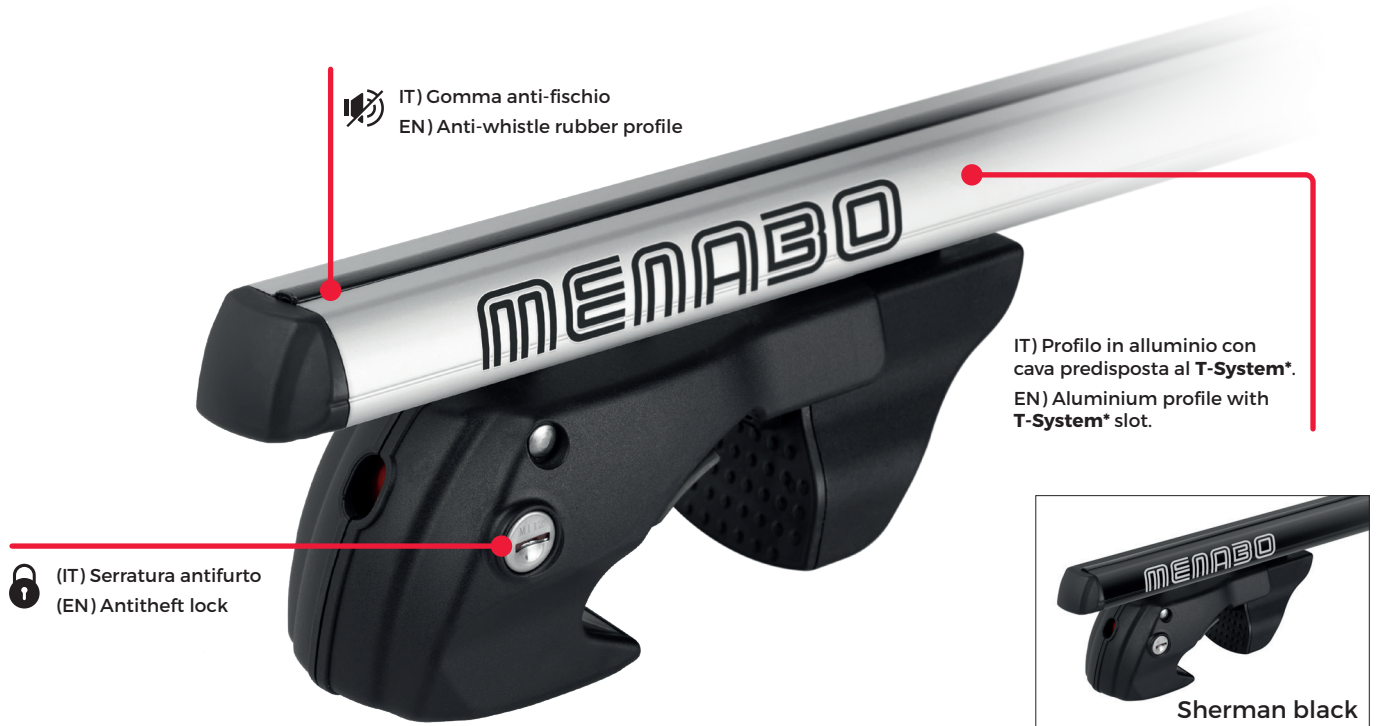

SHERMAN SHERMAN BLACK

COMPLIANT WITH
DIN 75302:1991

CITY CRASH
TESTED ✓

IT) Barra da tetto in alluminio per veicoli con raised rails dotata di sistema antifurto. Fornita interamente montata insieme agli strumenti necessari per un'installazione rapida e semplice.

EN) Aluminium roof bars for cars with raised rails, equipped with antitheft system, completely mounted, along with all required tools for a quick and easy installation.

IT) Verificare la compatibilità con il proprio veicolo su www.menabocaraccessories.com
EN) Check the compatibility with your vehicle on www.menabocaraccessories.com

Sherman	Art. 000095900000
Sherman black	Art. 000122800000
Sherman XL	Art. 000094700000
Sherman XL black	Art. 000122900000

Art.	Sherman	000095900000
	Sherman black	000122800000
	Sherman XL	000094700000
	Sherman XL black	000122900000
	Sherman Sherman Black	3,3kg / 7.3lb
	Sherman XL Sherman XL Black	3.5kg / 7.7lb
Materiale Material Matière	Alluminio Aluminium Aluminio	
	MAX LOAD	max 90kg/198lb
		✓