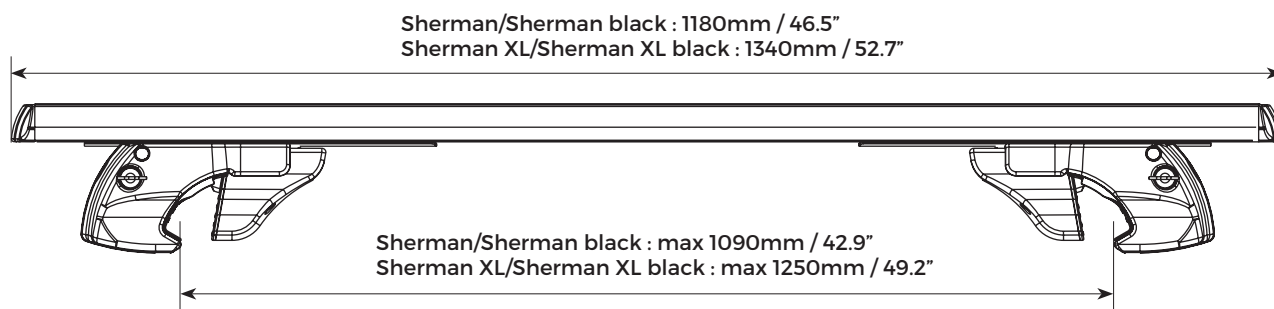

SHERMAN SHERMAN BLACK

COMPLIANT WITH
DIN 75302:1991

CITY CRASH
TESTED ✓

IT) Barra da tetto in alluminio per veicoli con raised rails dotata di sistema antifurto. Fornita interamente montata insieme agli strumenti necessari per un'installazione rapida e semplice.

EN) Aluminium roof bars for cars with raised rails, equipped with antitheft system, completely mounted, along with all required tools for a quick and easy installation.

IT) Verificare la compatibilità con il proprio veicolo su www.menabocaraccessories.com
EN) Check the compatibility with your vehicle on www.menabocaraccessories.com

Sherman	Art. 000095900000
Sherman black	Art. 000122800000
Sherman XL	Art. 000094700000
Sherman XL black	Art. 000122900000

Art.	Sherman	000095900000
	Sherman black	000122800000
	Sherman XL	000094700000
	Sherman XL black	000122900000
	Sherman Sherman Black	3,3kg / 7.3lb
	Sherman XL Sherman XL Black	3.5kg / 7.7lb
Materiale Material Matière	Alluminio Aluminium Aluminio	
	MAX LOAD	max 90kg/198lb
		✓

Mod.	SHERMAN	SHERMAN BLACK	SHERMAN XL	SHERMAN XL BLACK
Art.N°	000095900000	000122800000	000094700000	000122900000
	L x W x H : 120x14x7,5cm / 47.2x5.5x3"	L x W x H : 120x14x7,5cm / 47.2x5.5x3"	L x W x H : 136x14x7,5cm / 53.5x5.5x3"	L x W x H : 136x14x7,5cm / 53.5x5.5x3"
	 3,7kg / 8.1lb	 3,7kg / 8.1lb	 3,9kg / 8.6lb	 3,9kg / 8.6lb
	L x W x H : 121x26x31cm / 47.6x10.2x12.2"	L x W x H : 121x26x31cm / 47.6x10.2x12.2"	L x W x H : 137x26x31cm / 53.9x10.2x12.2"	L x W x H : 137x26x31cm / 53.9x10.2x12.2"
	 23,8kg / 52.5lb	 23,8kg / 52.5lb	 24,7kg / 54.5lb	 24,7kg / 54.5lb
	Pz : 6	Pz : 6	Pz : 6	Pz : 6
	L x W x H : 121x80x170cm / 47.2x31.5x66.9"	L x W x H : 121x80x170cm / 47.2x31.5x66.9"	L x W x H : 137x80x170cm / 53.9x31.5x66.9"	L x W x H : 137x80x170cm / 53.9x31.5x66.9"
	 378kg / 833.3lb	 378kg / 833.3lb	 392kg / 863.1lb	 392kg / 863.1lb
	Pz : 90	Pz : 90	Pz : 90	Pz : 90
Ean-13	 8 003168 031550	 8 003168 046387	 8 003168 031697	 8 003168 046394