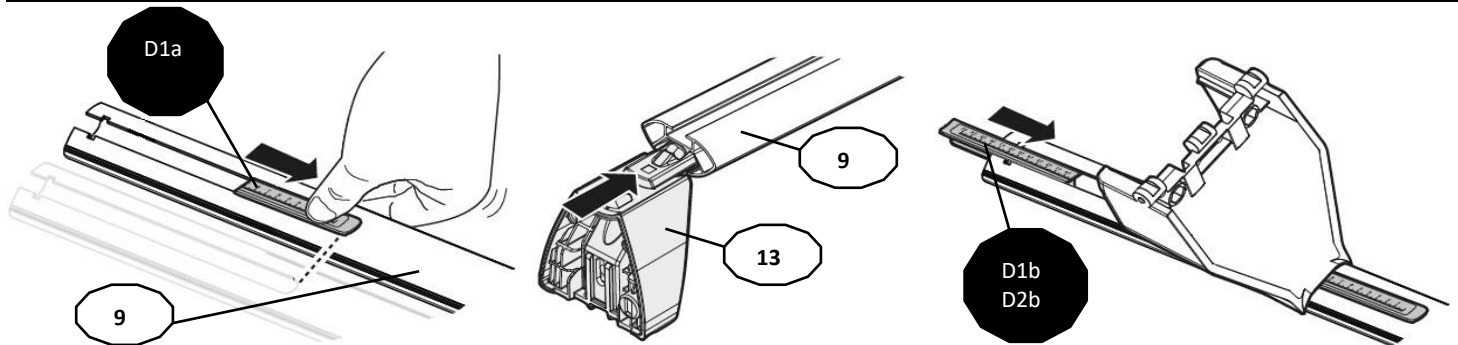

1

MANUFACTURER	MODEL CAR	DOORS	MODEL YEAR	D1	D2
RENAULT	Megane Scenic	5	97>99	11,4	11,4

2

Front	Rear
5	6
30	30
2X	2X

OR

MANUFACTURER	MODEL CAR	DOORS	MODEL YEAR	A1 cm	A2 cm	A1 in	A2 in
RENAULT	Megane Scenic	5	97>99	25	35	9,8	13,8

X = predisposizione originale /original arrangement