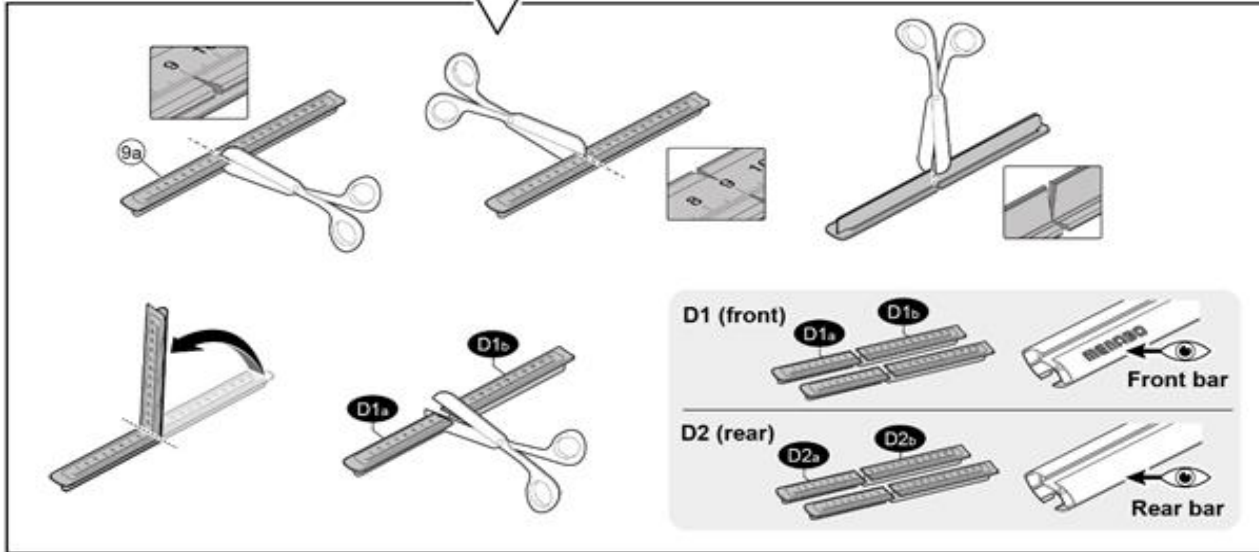

1

MANUFACTURER	MODEL CAR	DOORS	MODEL YEAR	D1	D2
RENAULT	Megane Scenic	5	97>99	11,4	11,4

2

Front	Rear
5	6
30	30
2X	2X

OR

MANUFACTURER	MODEL CAR	DOORS	MODEL YEAR	A1 cm	A2 cm	A1 in	A2 in
RENAULT	Megane Scenic	5	97>99	25	35	9,8	13,8

X = predisposizione originale /original arrangement