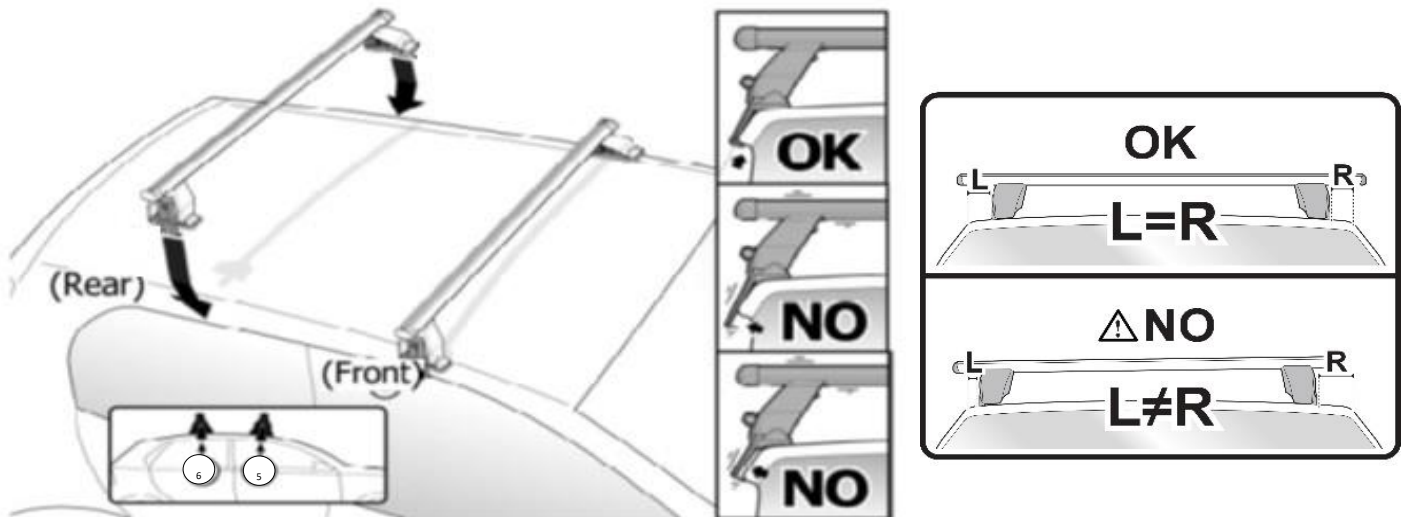

1

MANUFACTURER	MODEL CAR	DOORS	MODEL YEAR	D1	D2
RENAULT	Megane Scenic	5	97>99	11,4	11,4

2

Front	Rear
5	6
30	30
2X	2X

OR

MANUFACTURER	MODEL CAR	DOORS	MODEL YEAR	A1 cm	A2 cm	A1 in	A2 in
RENAULT	Megane Scenic	5	97>99	25	35	9,8	13,8

X = predisposizione originale /original arrangement