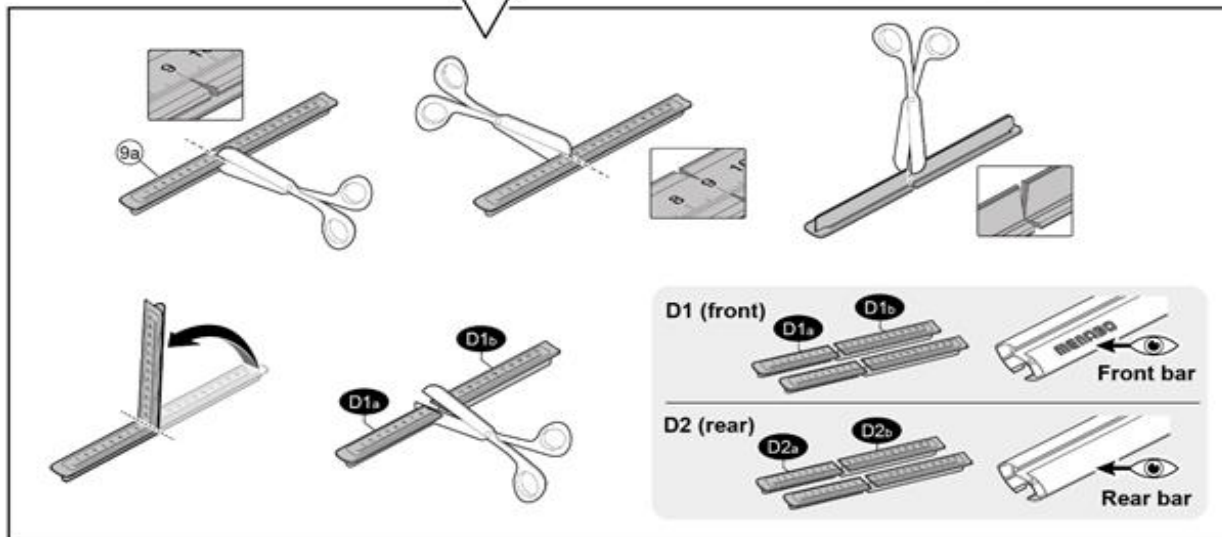

1

MANUFACTURER	MODEL CAR	DOORS	MODEL YEAR	D1	D2
RENAULT	Twingo II	3	07>13	10,1	10,1

2

Front	Rear
5	6
24	9R
2X	2X

MANUFACTURER	MODEL CAR	DOORS	MODEL YEAR	A1	A2	A1	A2
				cm	cm	in	in
RENAULT	Twingo II	3	07>13	X	33	X	13,0

X = predisposizione originale /original arrangement