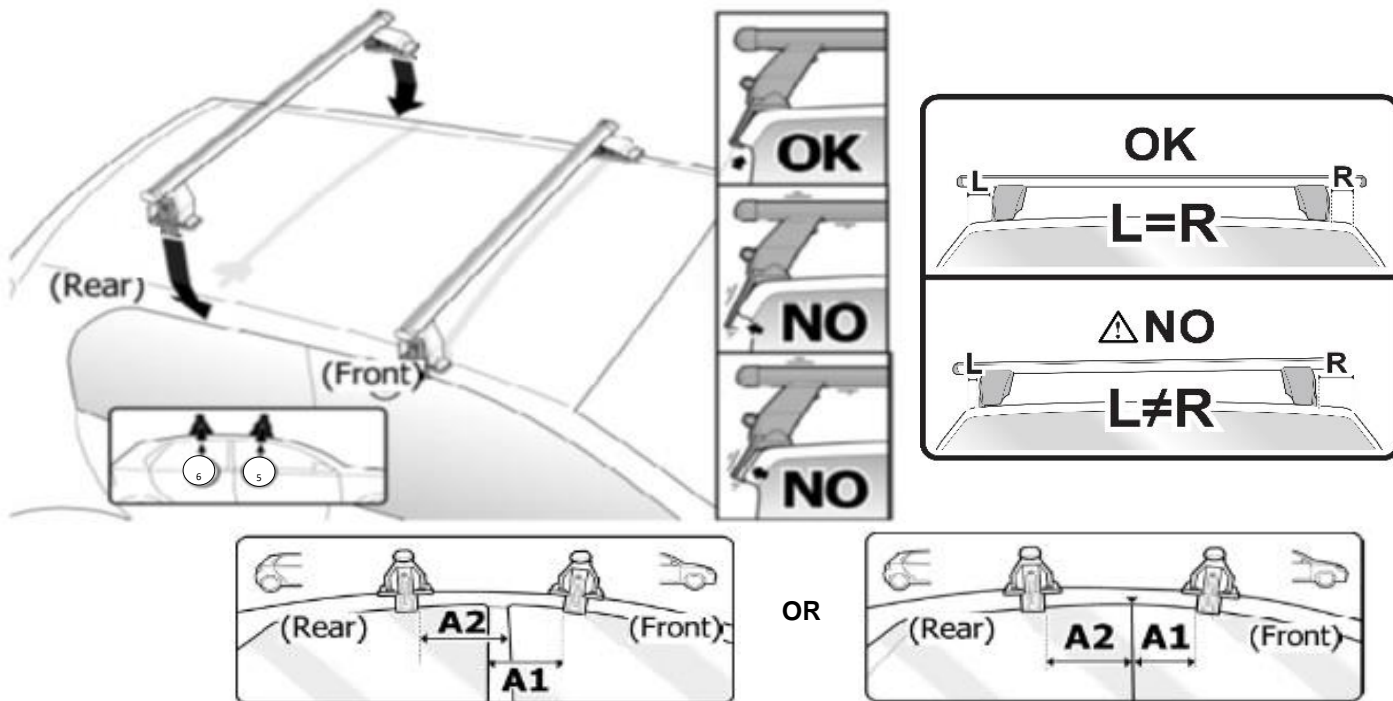

1

MANUFACTURER	MODEL CAR	DOORS	MODEL YEAR	D1	D2
RENAULT	Twingo II	3	07>13	10,1	10,1

2

Front	Rear
5	6
24	9R
2X	2X

MANUFACTURER	MODEL CAR	DOORS	MODEL YEAR	A1	A2	A1	A2
				cm	cm	in	in
RENAULT	Twingo II	3	07>13	X	33	X	13,0

X = predisposizione originale /original arrangement