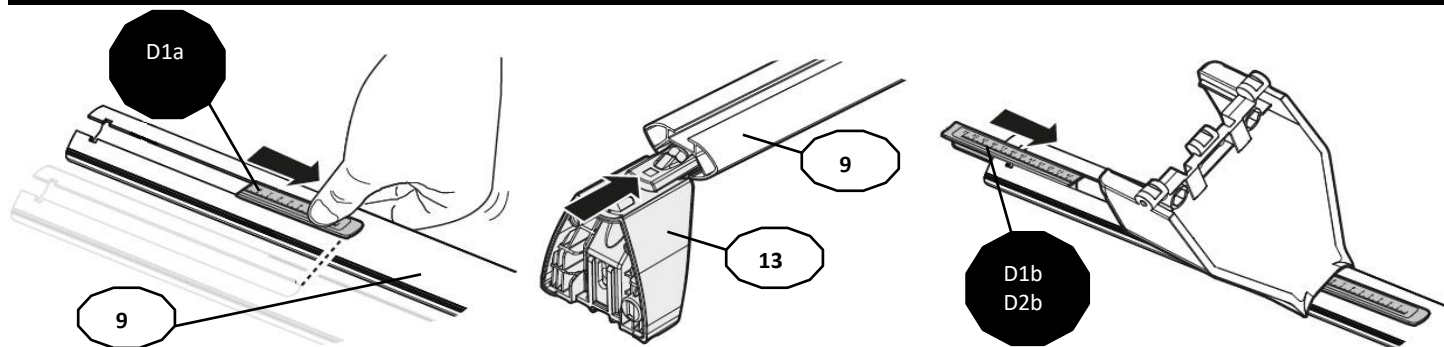

1

MANUFACTURER	MODEL CAR	DOORS	MODEL YEAR	D1	D2
RENAULT	Twingo II	3	07>13	10,1	10,1

2

Front	Rear
5	6
24	9R
2X	2X

MANUFACTURER	MODEL CAR	DOORS	MODEL YEAR	A1	A2	A1	A2
				cm	cm	in	in
RENAULT	Twingo II	3	07>13	X	33	X	13,0

X = predisposizione originale /original arrangement