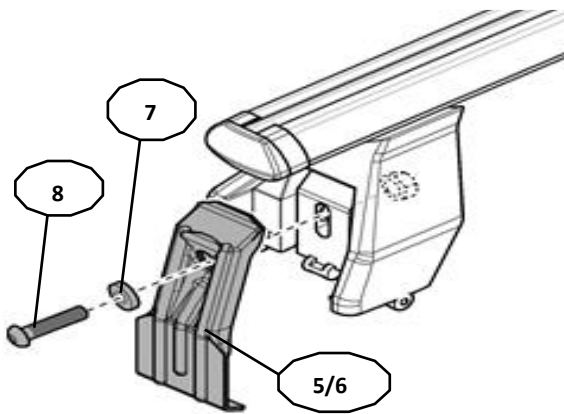

1

MANUFACTURER	MODEL CAR	DOORS	MODEL YEAR	D1	D2
LEXUS	IS (XE20)	4	05>13	11,4	12,1
VOLKSWAGEN	Golf V (1K)	3	03>08	4,9	1,9

2

Front	Rear
5	6
	
40	26
2X	2X

OR

MANUFACTURER	MODEL CAR	DOORS	MODEL YEAR	A1	A2	A1	A2
				cm	cm	in	in
LEXUS	IS (XE20)	4	05>13	X	30	X	12
VOLKSWAGEN	Golf V (1K)	3	03>08	44	X	17	X