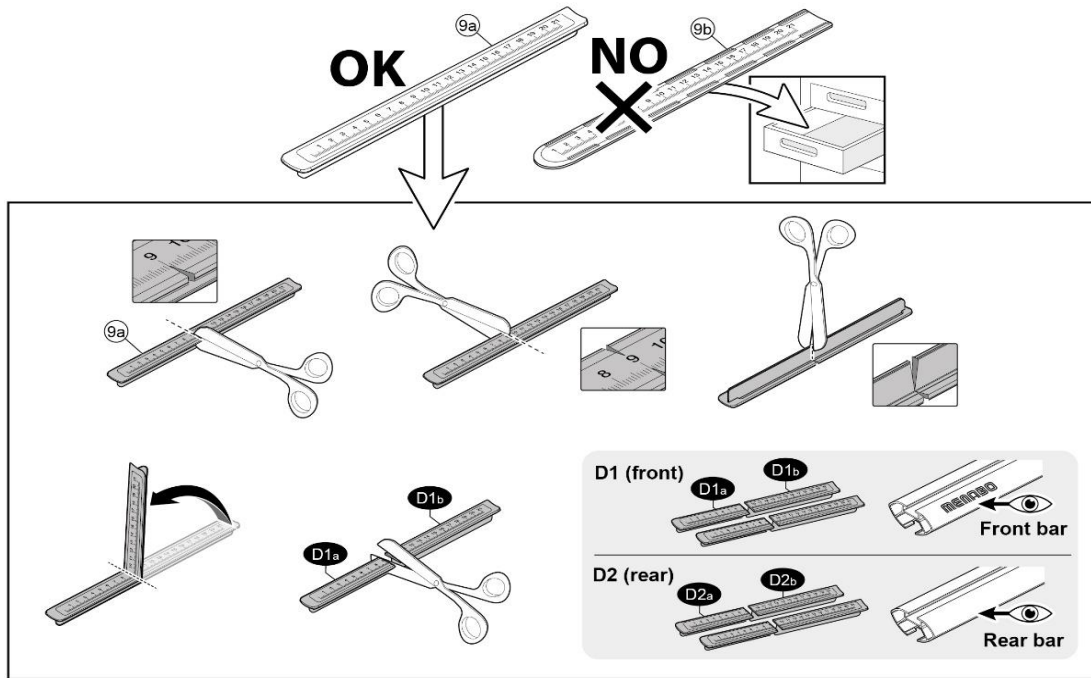

1

MANUFACTURER	MODEL CAR	DOORS	MODEL YEAR	D1	D2
LEXUS	IS (XE20)	4	05>13	11,4	12,1
VOLKSWAGEN	Golf V (1K)	3	03>08	4,9	1,9

2

Front	Rear
5	6
	
40	26
2X	2X

OR

MANUFACTURER	MODEL CAR	DOORS	MODEL YEAR	A1	A2	A1	A2
				cm	cm	in	in
LEXUS	IS (XE20)	4	05>13	X	30	X	12
VOLKSWAGEN	Golf V (1K)	3	03>08	44	X	17	X

X = predisposizione originale /original arrangement