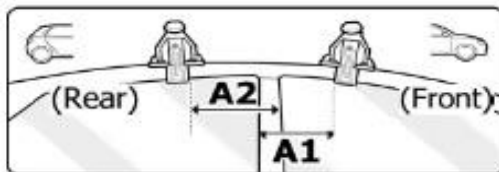

1

MANUFACTURER	MODEL CAR	DOORS	MODEL YEAR	D1	D2
LEXUS	IS (XE20)	4	05>13	11,4	12,1
VOLKSWAGEN	Golf V (1K)	3	03>08	4,9	1,9

2

Front	Rear
5	6
	
40	26
2X	2X

OR

MANUFACTURER	MODEL CAR	DOORS	MODEL YEAR	A1	A2	A1	A2
				cm	cm	in	in
LEXUS	IS (XE20)	4	05>13	X	30	X	12
VOLKSWAGEN	Golf V (1K)	3	03>08	44	X	17	X

X = predisposizione originale /original arrangement