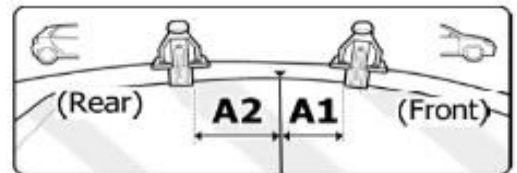

1

MANUFACTURER	MODEL CAR	DOORS	MODEL YEAR	D1	D2
LEXUS	IS (XE20)	4	05>13	11,4	12,1
VOLKSWAGEN	Golf V (1K)	3	03>08	4,9	1,9

2

Front	Rear
5	6
	
40	26
2X	2X

OR

MANUFACTURER	MODEL CAR	DOORS	MODEL YEAR	A1	A2	A1	A2
				cm	cm	in	in
LEXUS	IS (XE20)	4	05>13	X	30	X	12
VOLKSWAGEN	Golf V (1K)	3	03>08	44	X	17	X