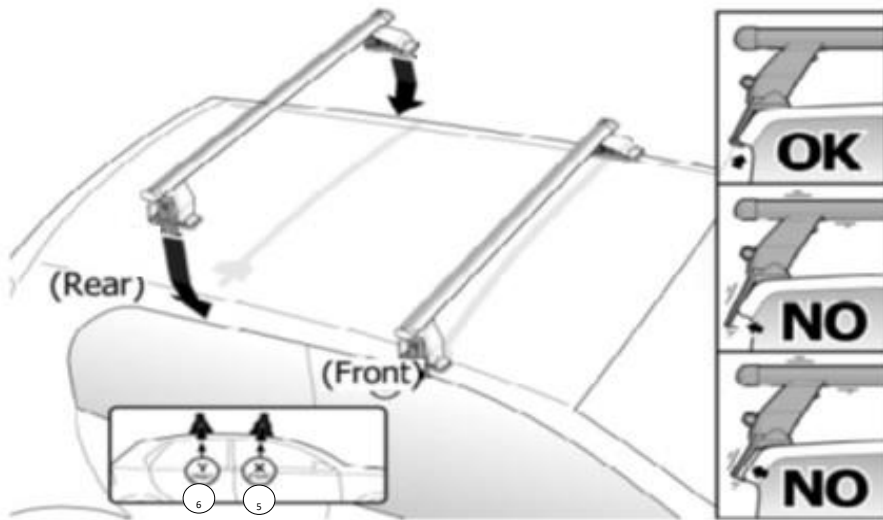

1

MANUFACTURER	MODEL CAR	DOORS	MODEL YEAR	D1	D2
LEXUS	IS (XE20)	4	05>13	11,4	12,1
VOLKSWAGEN	Golf V (1K)	3	03>08	4,9	1,9

2

Front	Rear
5	6
	
40	26
2X	2X

OR

MANUFACTURER	MODEL CAR	DOORS	MODEL YEAR	A1	A2	A1	A2
				cm	cm	in	in
LEXUS	IS (XE20)	4	05>13	X	30	X	12
VOLKSWAGEN	Golf V (1K)	3	03>08	44	X	17	X