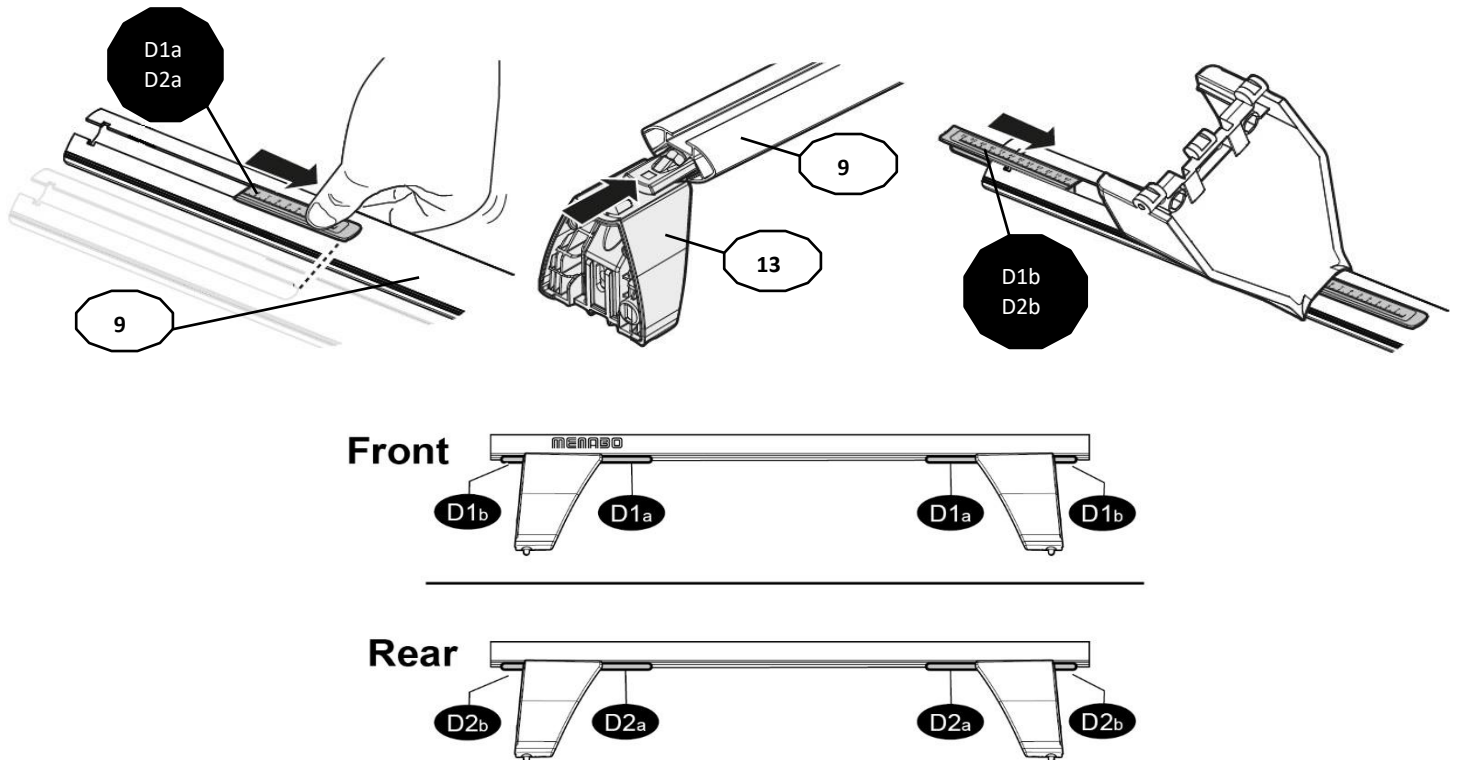

1

MANUFACTURER	MODEL CAR	DOORS	MODEL YEAR	D1	D2
LEXUS	IS (XE20)	4	05>13	11,4	12,1
VOLKSWAGEN	Golf V (1K)	3	03>08	4,9	1,9

2

Front	Rear
5	6
	
40	26
2X	2X

OR

MANUFACTURER	MODEL CAR	DOORS	MODEL YEAR	A1	A2	A1	A2
				cm	cm	in	in
LEXUS	IS (XE20)	4	05>13	X	30	X	12
VOLKSWAGEN	Golf V (1K)	3	03>08	44	X	17	X

X = predisposizione originale /original arrangement