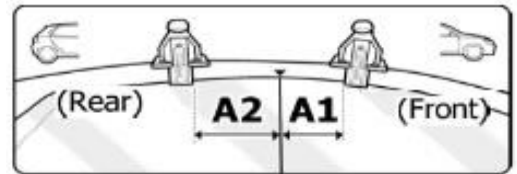

2

Front	Rear
5	6
1	21R
2X	2X

OR

MANUFACTURER	MODEL CAR	DOORS	MODEL YEAR	A1	A2	A1	A2
				cm	cm	in	in
CHEVROLET	Cruze II Hatchback (No tetto in vetro / No glass roof)	5	16>	28	37	11,0	14,6
CHEVROLET	Cruze II Sedan (No tetto in vetro / No glass roof)	4	16>	28	37	11,0	14,6
SSANGYONG	Actyon Sports	4	07>18	20	50	7,9	19,7
VOLKSWAGEN	Jetta (A6/5C6)	4	11>18	32	32	12,6	12,6