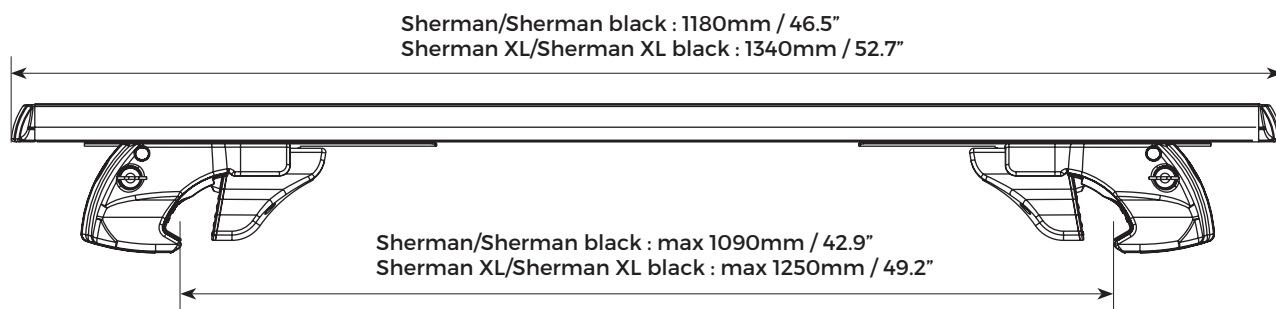

SHERMAN SHERMAN BLACK

COMPLIANT WITH
DIN 75302:1991

CITY CRASH
TESTED ✓

IT) Barra da tetto in alluminio per veicoli con raised rails dotata di sistema antifurto. Fornita interamente montata insieme agli strumenti necessari per un'installazione rapida e semplice.

EN) Aluminium roof bars for cars with raised rails, equipped with antitheft system, completely mounted, along with all required tools for a quick and easy installation.

IT) Verificare la compatibilità con il proprio veicolo su www.menabocaraccessories.com
EN) Check the compatibility with your vehicle on www.menabocaraccessories.com

Sherman	Art. 000095900000
Sherman black	Art. 000122800000
Sherman XL	Art. 000094700000
Sherman XL black	Art. 000122900000

Art.	Sherman	000095900000
	Sherman black	000122800000
	Sherman XL	000094700000
	Sherman XL black	000122900000
	Sherman Sherman Black	3,3kg / 7.3lb
	Sherman XL Sherman XL Black	3.5kg / 7.7lb
Materiale Material Matière	Alluminio Aluminium Aluminio	
 MAX LOAD	max 90kg/198lb	
	✓	

Mod.	SHERMAN	SHERMAN BLACK	SHERMAN XL	SHERMAN XL BLACK
Art.N°	000095900000	000122800000	000094700000	000122900000
	L x W x H : 120x14x7,5cm / 47.2x5.5x3"	L x W x H : 120x14x7,5cm / 47.2x5.5x3"	L x W x H : 136x14x7,5cm / 53.5x5.5x3"	L x W x H : 136x14x7,5cm / 53.5x5.5x3"
	 3,7kg / 8.1lb	 3,7kg / 8.1lb	 3,9kg / 8.6lb	 3,9kg / 8.6lb
	L x W x H : 121x26x31cm / 47.6x10.2x12.2"	L x W x H : 121x26x31cm / 47.6x10.2x12.2"	L x W x H : 137x26x31cm / 53.9x10.2x12.2"	L x W x H : 137x26x31cm / 53.9x10.2x12.2"
	 23,8kg / 52.5lb	 23,8kg / 52.5lb	 24,7kg / 54.5lb	 24,7kg / 54.5lb
	Pz : 6	Pz : 6	Pz : 6	Pz : 6
	L x W x H : 121x80x170cm / 47.2x31.5x66.9"	L x W x H : 121x80x170cm / 47.2x31.5x66.9"	L x W x H : 137x80x170cm / 53.9x31.5x66.9"	L x W x H : 137x80x170cm / 53.9x31.5x66.9"
	 378kg / 833.3lb	 378kg / 833.3lb	 392kg / 863.1lb	 392kg / 863.1lb
	Pz : 90	Pz : 90	Pz : 90	Pz : 90
Ean-13	 8 003168 031550	 8 003168 046387	 8 003168 031697	 8 003168 046394