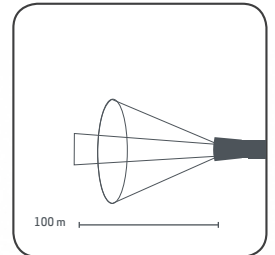

The small FLASH 12-24V is compact and designed to have in the pocket and always at hand when needed. The flashlight is easily charged on the fly, you just plug it directly into the cigarette lighter socket in your car and the flashlight will be recharged and ready when you reach your destination. Without the need of charger device, cable, or batteries!

Despite its small size the FLASH 12-24V is providing an extremely bright light output of 130 lumen, and the light output reaches up to 100 m.

By means of the focus function you can vary the beam angle from 10° to 70°, from concentrated and focused light beam angle to long-distance light.

DESIGNED BY
SCANGRIP
IN DENMARK

TECHNICAL SPECIFICATIONS

SAMSUNG LED
130 lumen
900-8000 lux@0.5m
1h operating time
2h charging time
3.7 V / 550 mAh Li-ion
IP30
Weight: 106 g (118 g with cover)

FLASH 12-24V