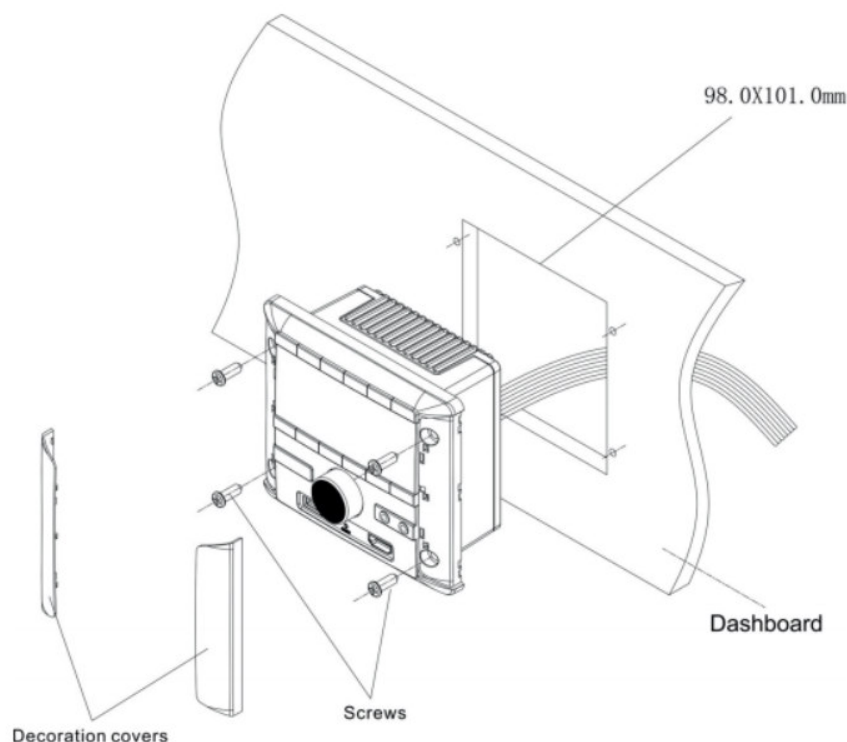

Camper Radio/ Sound Module

BPA 3022 M

5/6

RADIO ANALOG / DIGITAL

Tuner Type
Frequency bands
Station memory Number 12x FM, 6x AM, 12x DAB Station display (PS)
ENSEMBLE/ SERVICE display
RDS time (CT)
Ensemble/ service change

High-Grade Blaupunkt Tuner
FM, AM, DAB/ DAB+
Yes
Yes/ Yes
Yes
Yes/ yes

MEDIAPLAYER

AUX front/rear
USB Front
Playback Formats
Display options
Random play Folder/ Media
Repeat Title/ Folder/ All

Yes (3.5 mm jack)/ Yes (RCA)
Yes (Type A)
MP3, MP2, WMA, FLAC, WAV, APE
ID3V2
Yes/ Yes
Yes/ Yes/ Yes

BLUETOOTH*

Audio streaming
Audio streaming ID3 Title display
Quick pairing without PIN
Automatic reconnection
Audio transmission to ext. BT box
Number of devices connected at the same time
Supported profiles
Audio codecs

Yes
Yes
Yes
Yes
Yes
max. 1
A2DP, AVRCP
AAC, SBC

* Function/ compatibil